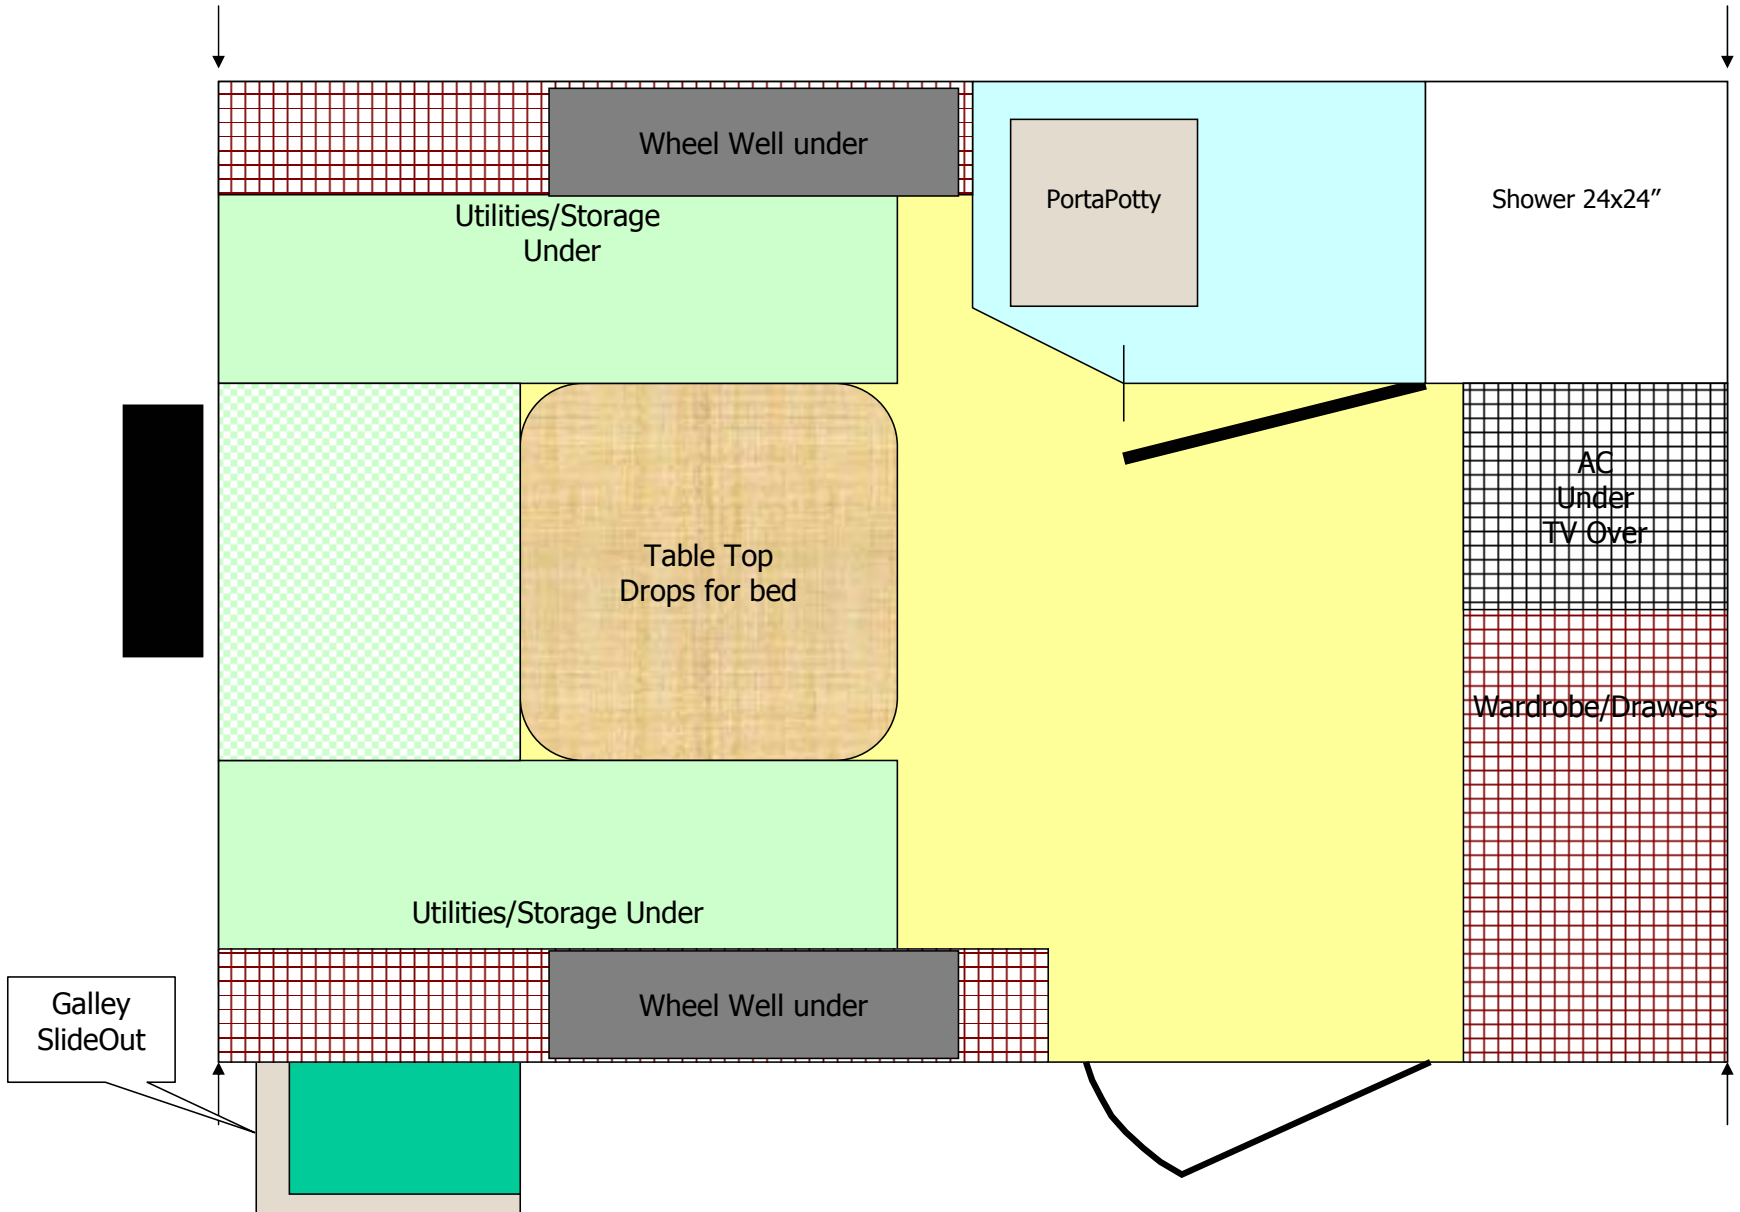

# LEMON DROP TTT

10' Long  
6'6" wide  
6'3" interior height

# 10 FOOT LEMON DROP