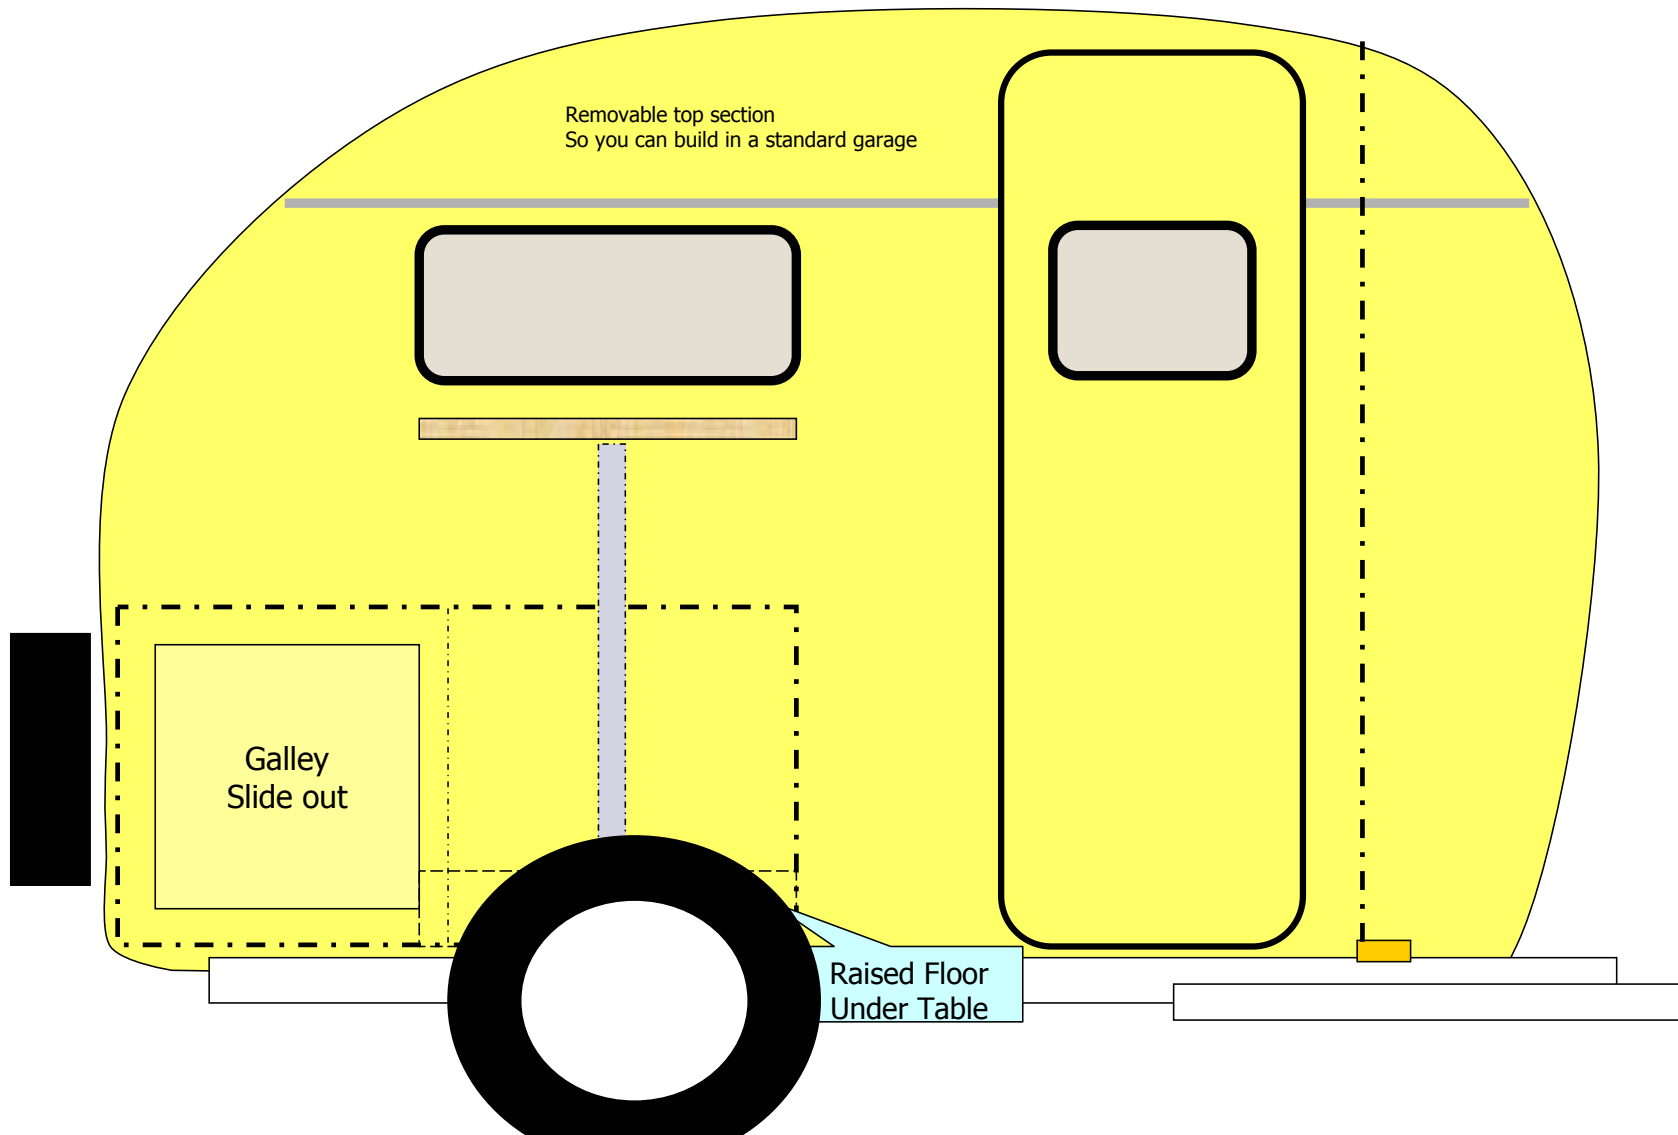

# LEMON DROP TTT

10' Long  
6'6" wide  
6'3" interior height

# 10 FOOT LEMON DROP