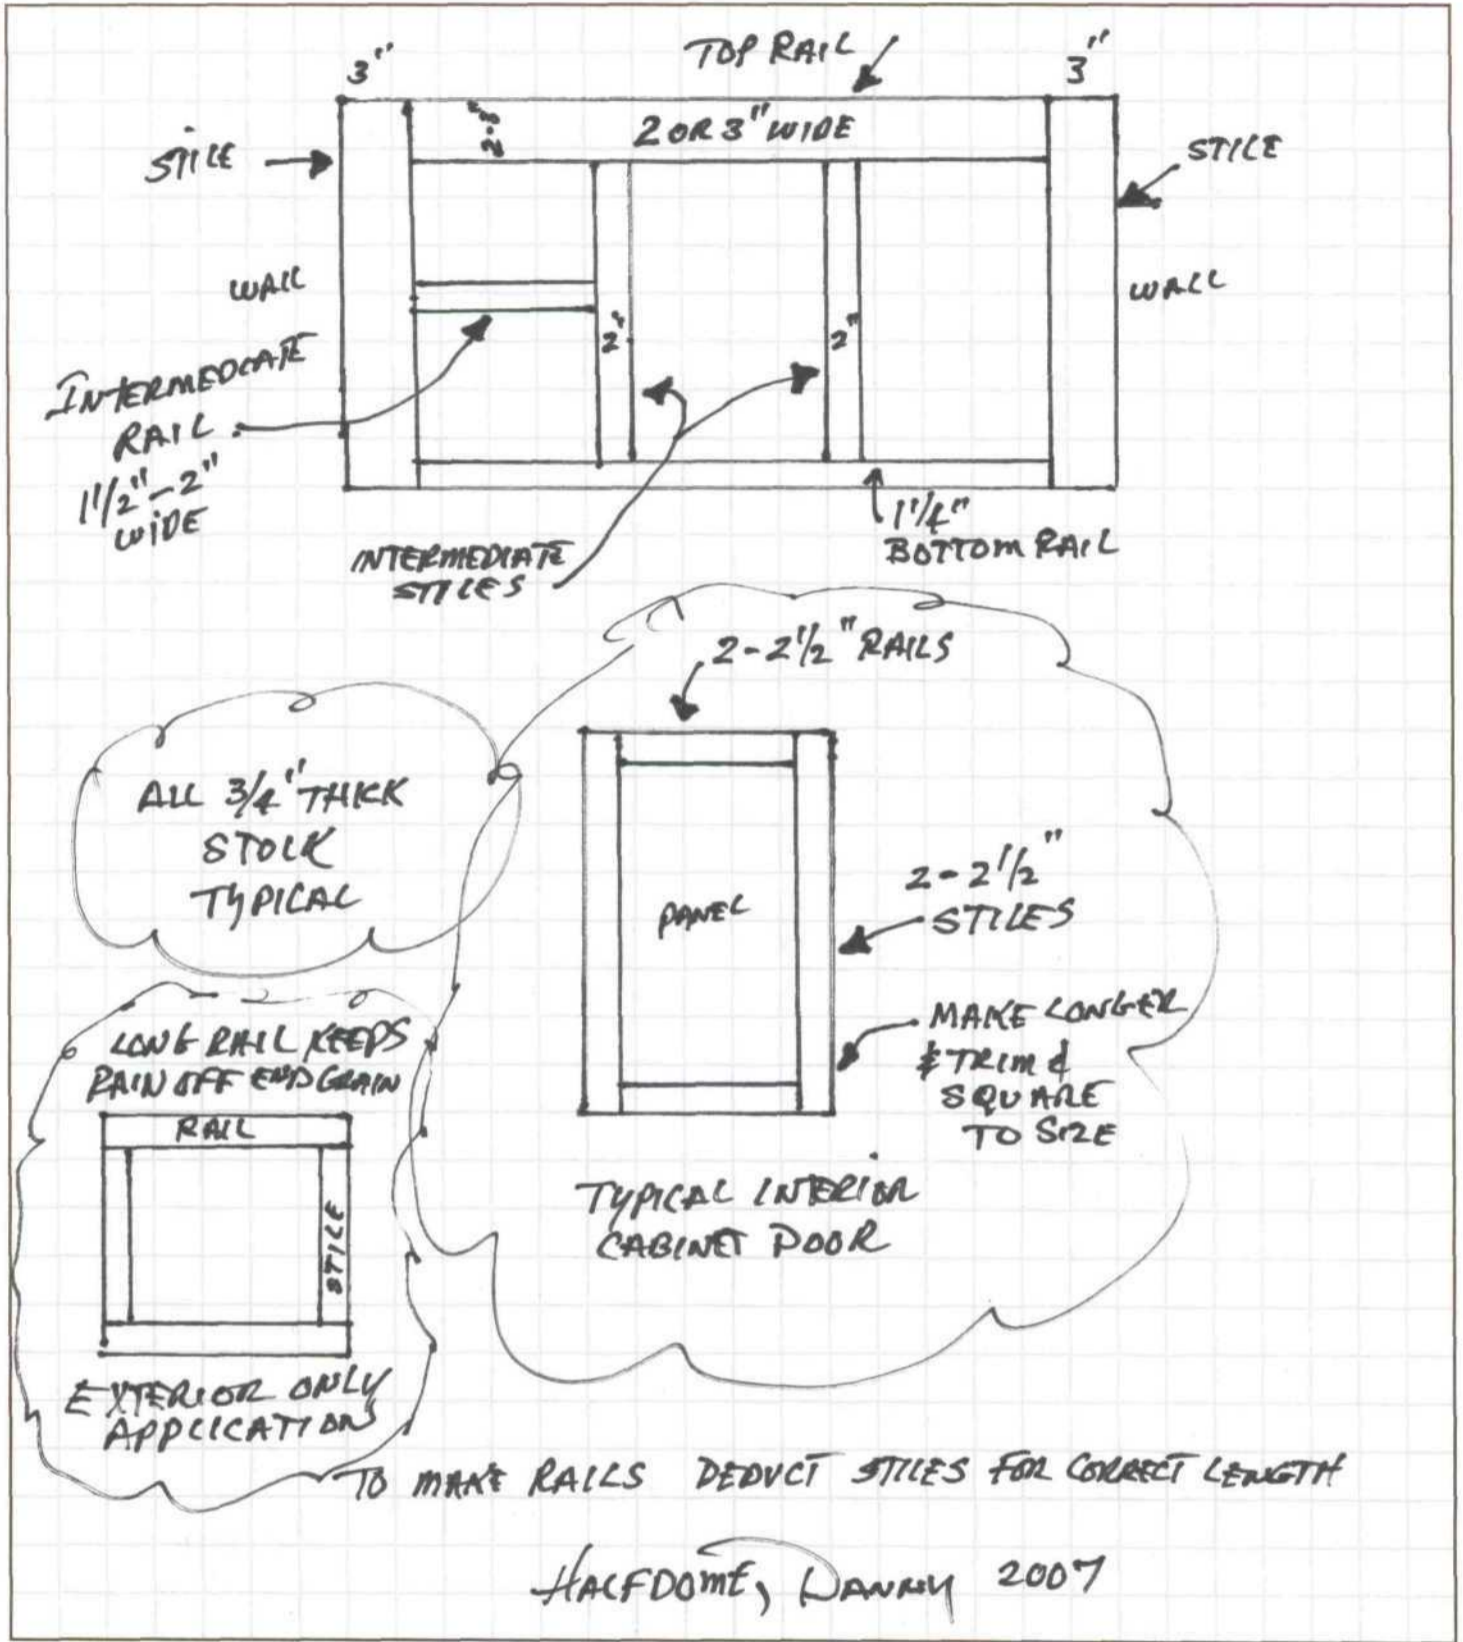

# TYPICAL KITCHEN CABINET FACE FRAMES & DOORS

Architectural Woods, Inc.  
 1201 Puyallup Avenue • Tacoma, WA 98421  
 www.awi-wa.com

Toll Free  
 (800) 562-8164

Tacoma  
 (253) 383-5484

Seattle  
 (206) 622-7495