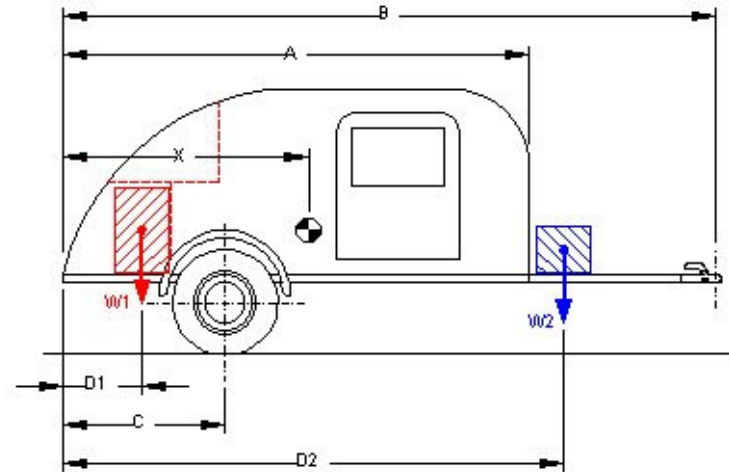

TRAILER BALANCE SPREADSHEET

Instructions

Enter your own data in the boxes with red numbers

Read off results in boxes with blue numbers

Basic measurements

	in
Body length from rear - A	137.5
Hitch center from rear - B	166
Wheel center from rear - C	49.5

Extra weight measurements

	in
Extra weight 1 from rear - D1	18
Extra weight 2 from rear - D2	0
Extra weight 3 from rear - D3	0

Basic Weights

	% of Basic	lb	Lever about rear, in	Moment about rear, in-lb
Basic trailer weight	100%	1500		
Weight of tongue	2.0%	30	151.75	4552.5
Weight of axle/suspension	8.0%	120	49.5	5940
Body weight (total - tongue - axle)	90.0%	1350	68.75	92812.5