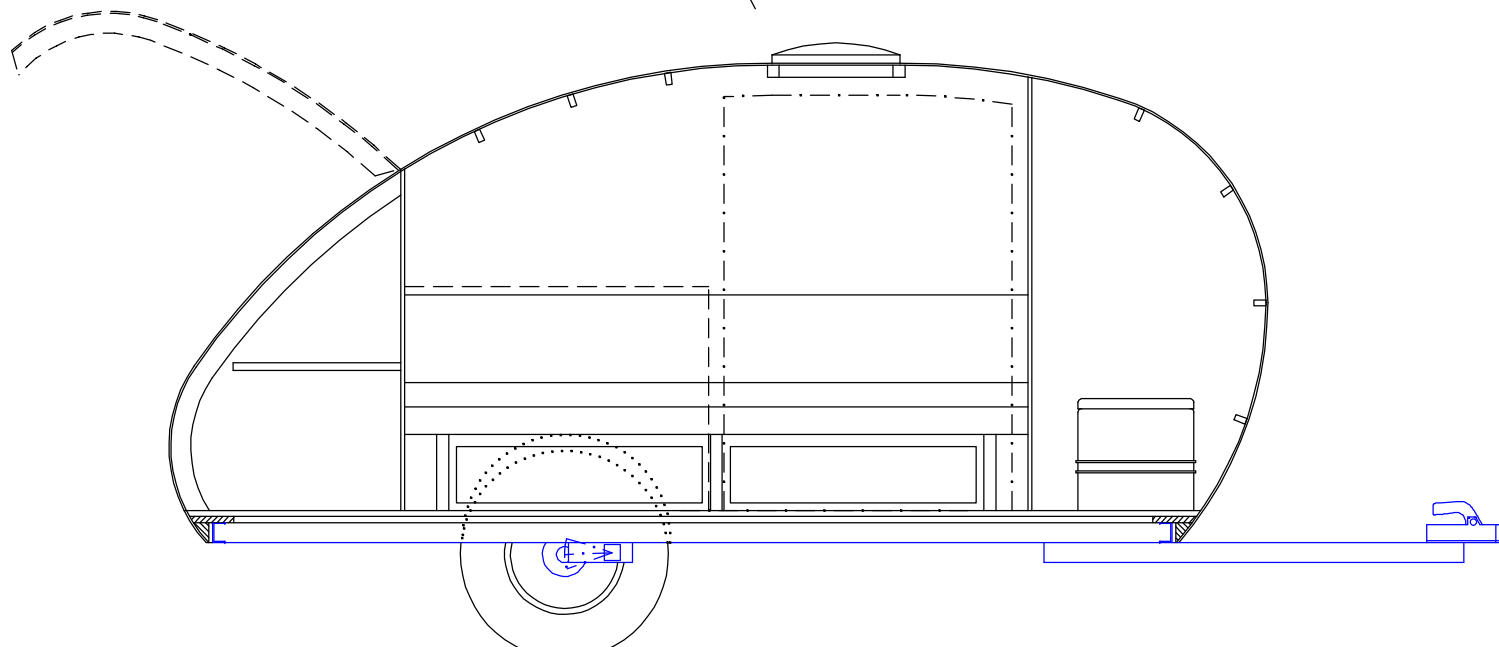

TEAR FOR GUY  
Rev 9a  
1:24

TEAR FOR GUY  
Rev 9a  
1:24

TEAR FOR GUY  
Rev 9a  
1:12  
Section through  
Closet/Bathroom

TEAR FOR GUY  
Rev 9a  
1:12  
Section through  
main cabin

TEAR FOR GUY  
Rev 9a  
1:24  
With woody framing  
and tongue box  
added

TEAR FOR GUY  
Rev 9a  
1:24  
With interior  
extras added

Slide portapotti  
into recess in  
base of closet  
to use shower?

TEAR FOR GUY  
Rev 9a  
1:12  
Section through  
Closet/Bathroom  
with interior  
extras added

TEAR FOR GUY  
Rev 9a  
1:12  
Section through  
main cabin  
with interior  
extras added

TEAR FOR GUY  
 Rev 9a  
 1:24  
 Chassis - extended  
 HF 4x8 trailer plus  
 new axle