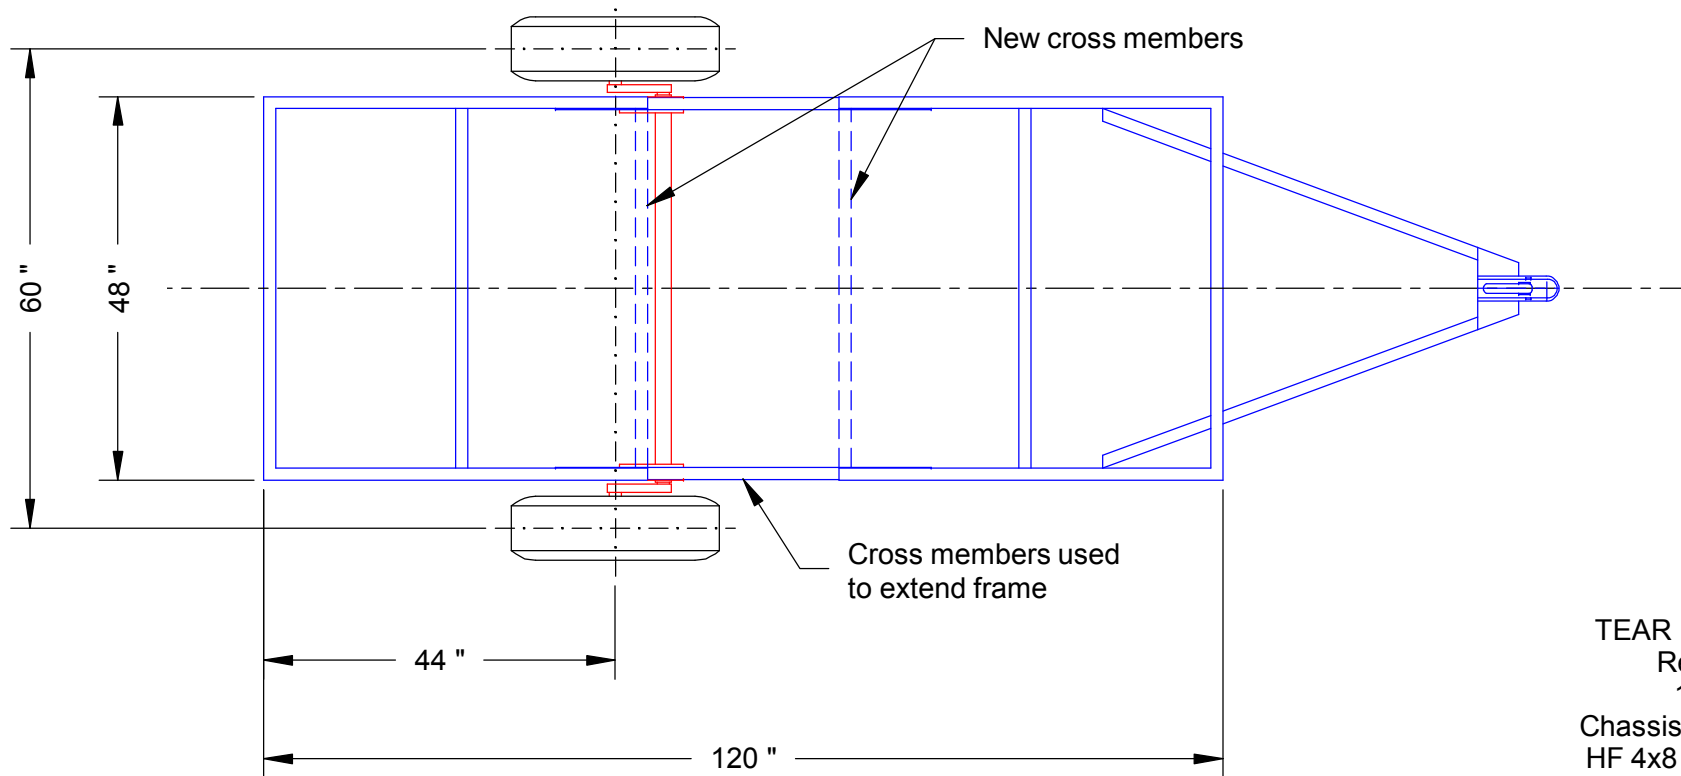

TEAR FOR GUY  
Rev 9a  
1:24

TEAR FOR GUY  
Rev 9a  
1:24

TEAR FOR GUY  
Rev 9a  
1:12  
Section through  
Closet/Bathroom

TEAR FOR GUY  
Rev 9a  
1:12  
Section through  
main cabin

TEAR FOR GUY  
Rev 9a  
1:24  
With woody framing  
and tongue box  
added

TEAR FOR GUY  
Rev 9a  
1:24  
With interior  
extras added

Slide portapotti  
into recess in  
base of closet  
to use shower?

TEAR FOR GUY  
Rev 9a  
1:12  
Section through  
Closet/Bathroom  
with interior  
extras added

TEAR FOR GUY  
Rev 9a  
1:12  
Section through  
main cabin  
with interior  
extras added

TEAR FOR GUY  
 Rev 9a  
 1:24  
 Chassis - extended  
 HF 4x8 trailer plus  
 new axle