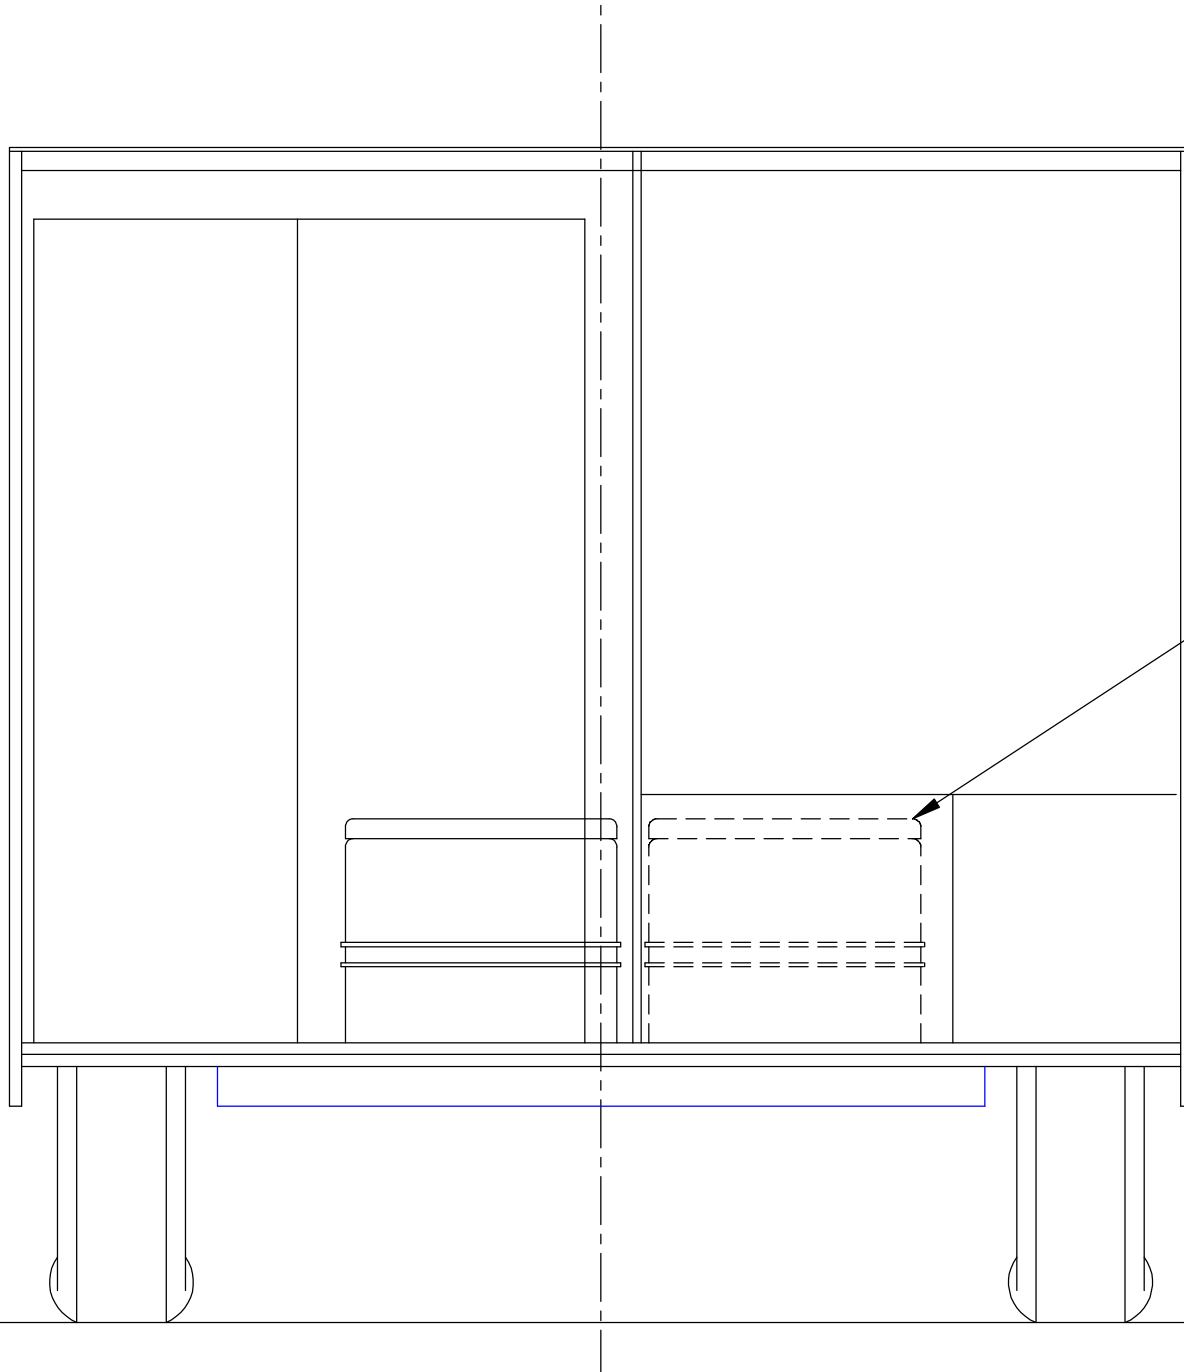

TEAR FOR GUY  
Rev 9a  
1:24

TEAR FOR GUY  
Rev 9a  
1:24

TEAR FOR GUY  
Rev 9a  
1:12  
Section through  
Closet/Bathroom

TEAR FOR GUY  
Rev 9a  
1:12  
Section through  
main cabin

TEAR FOR GUY  
Rev 9a  
1:24  
With woody framing  
and tongue box  
added

TEAR FOR GUY  
Rev 9a  
1:24  
With interior  
extras added

Slide portapotti  
into recess in  
base of closet  
to use shower?

TEAR FOR GUY  
Rev 9a  
1:12  
Section through  
Closet/Bathroom  
with interior  
extras added

TEAR FOR GUY  
Rev 9a  
1:12  
Section through  
main cabin  
with interior  
extras added

TEAR FOR GUY  
 Rev 9a  
 1:24  
 Chassis - extended  
 HF 4x8 trailer plus  
 new axle