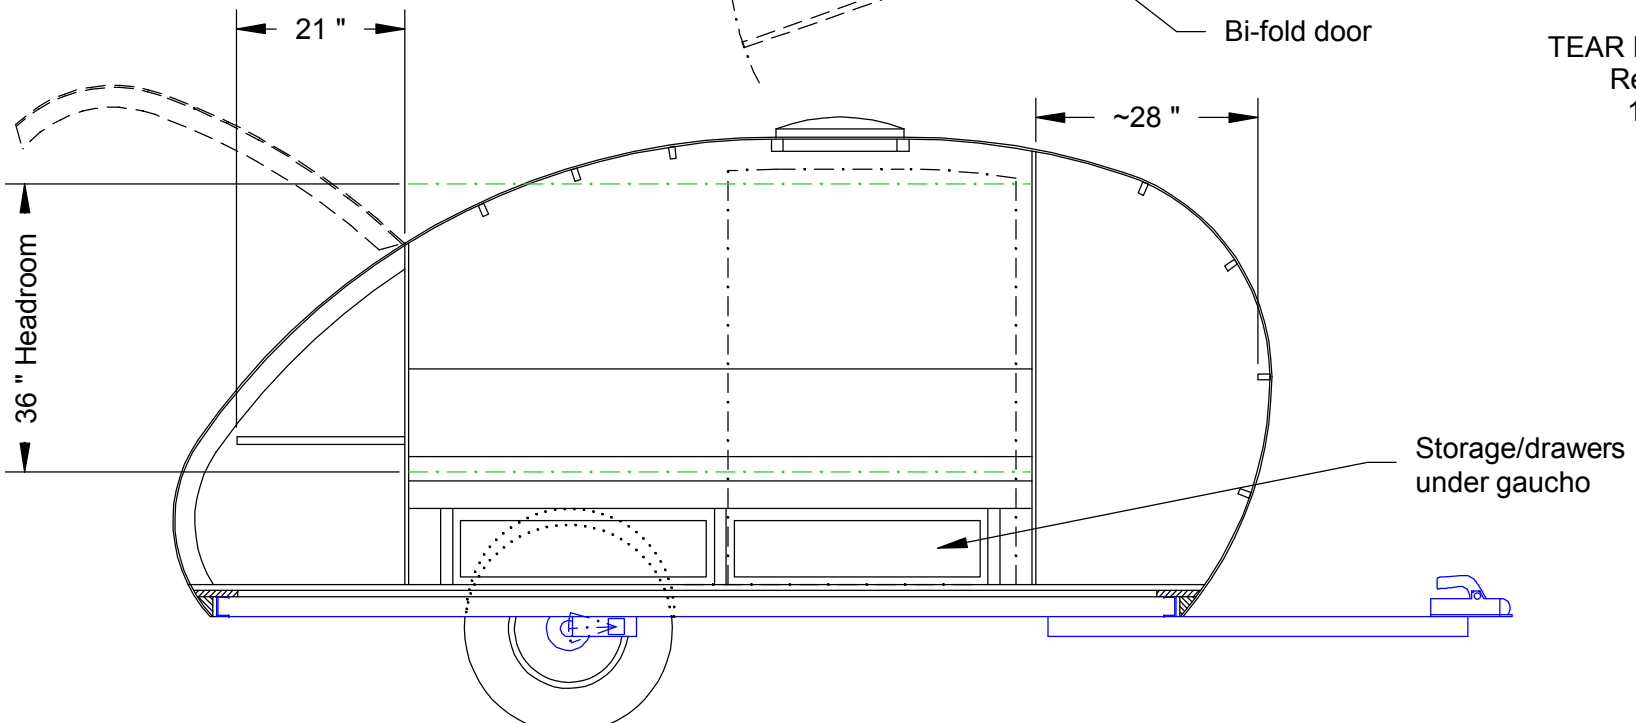

TEAR FOR GUY  
Rev 9a  
1:24

TEAR FOR GUY  
Rev 9a  
1:24

TEAR FOR GUY  
Rev 9a  
1:12  
Section through  
Closet/Bathroom

TEAR FOR GUY  
Rev 9a  
1:12  
Section through  
main cabin

TEAR FOR GUY  
Rev 9a  
1:24  
With woody framing  
and tongue box  
added

TEAR FOR GUY  
Rev 9a  
1:24  
With interior  
extras added

Slide portapotti  
into recess in  
base of closet  
to use shower?

TEAR FOR GUY  
Rev 9a  
1:12  
Section through  
Closet/Bathroom  
with interior  
extras added

TEAR FOR GUY  
Rev 9a  
1:12  
Section through  
main cabin  
with interior  
extras added

TEAR FOR GUY  
 Rev 9a  
 1:24  
 Chassis - extended  
 HF 4x8 trailer plus  
 new axle