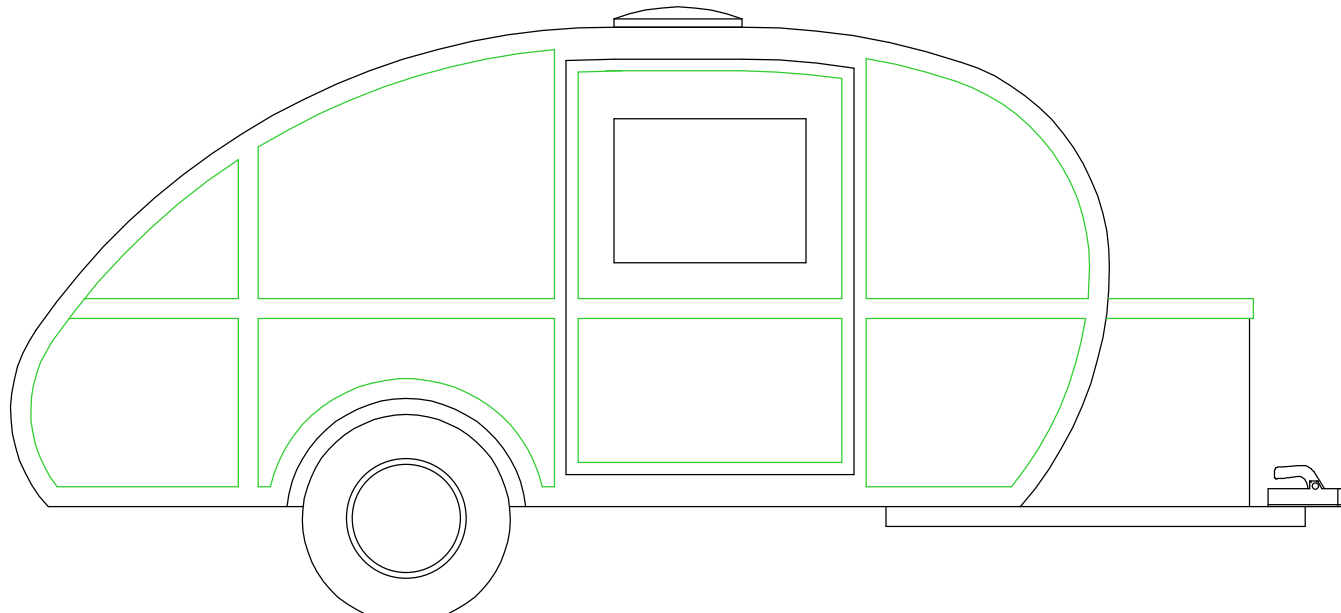

TEAR FOR GUY  
Rev 9a  
1:24

TEAR FOR GUY  
Rev 9a  
1:24

TEAR FOR GUY  
Rev 9a  
1:12  
Section through  
Closet/Bathroom

TEAR FOR GUY  
Rev 9a  
1:12  
Section through  
main cabin

TEAR FOR GUY  
Rev 9a  
1:24  
With woody framing  
and tongue box  
added

TEAR FOR GUY  
Rev 9a  
1:24  
With interior  
extras added

Slide portapotti  
into recess in  
base of closet  
to use shower?

TEAR FOR GUY  
Rev 9a  
1:12  
Section through  
Closet/Bathroom  
with interior  
extras added

TEAR FOR GUY  
Rev 9a  
1:12  
Section through  
main cabin  
with interior  
extras added

TEAR FOR GUY  
 Rev 9a  
 1:24  
 Chassis - extended  
 HF 4x8 trailer plus  
 new axle