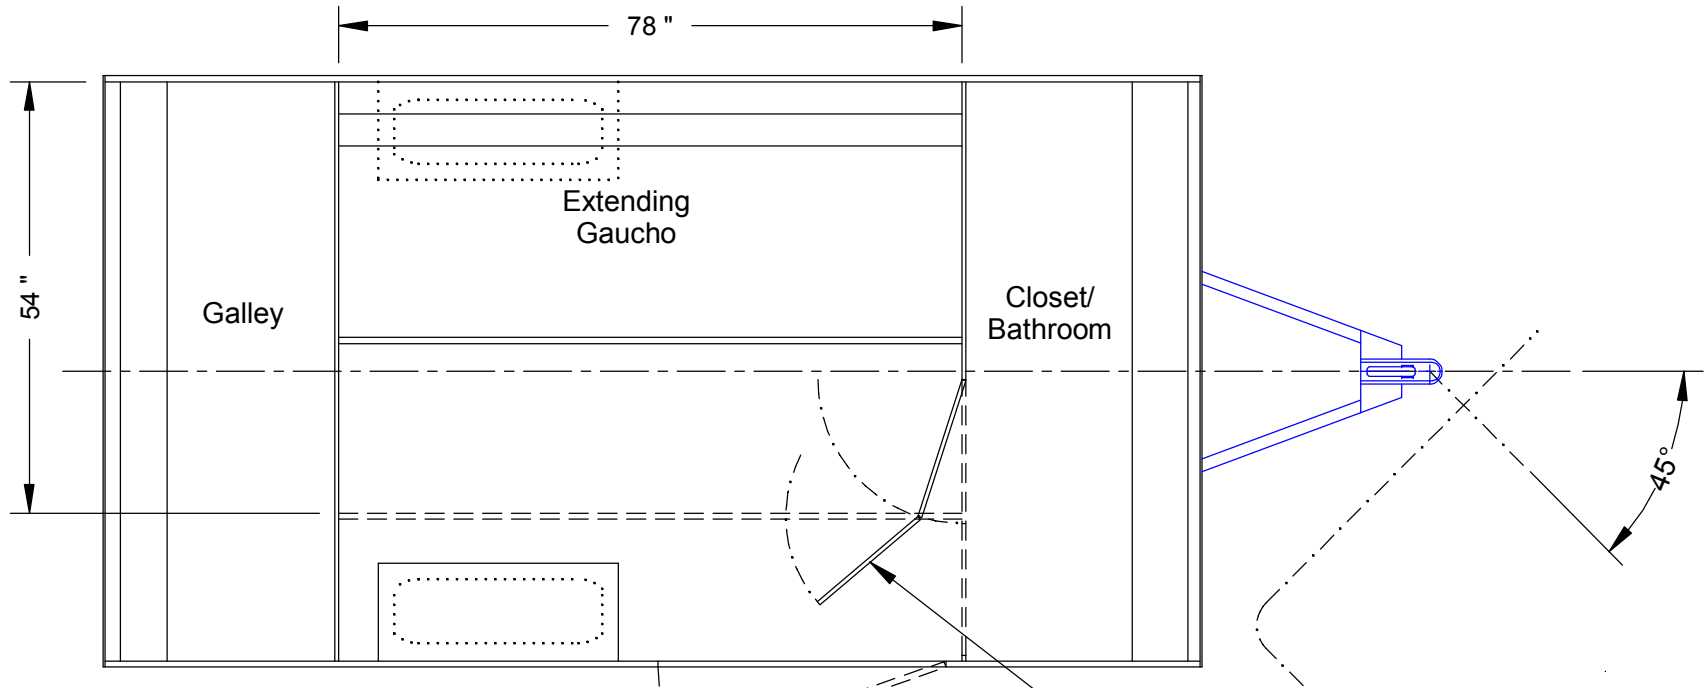

TEAR FOR GUY  
Rev 9a  
1:24

TEAR FOR GUY  
Rev 9a  
1:24

TEAR FOR GUY  
Rev 9a  
1:12  
Section through  
Closet/Bathroom

TEAR FOR GUY  
Rev 9a  
1:12  
Section through  
main cabin

TEAR FOR GUY  
Rev 9a  
1:24  
With woody framing  
and tongue box  
added

TEAR FOR GUY  
Rev 9a  
1:24  
With interior  
extras added

Slide portapotti  
into recess in  
base of closet  
to use shower?

TEAR FOR GUY  
Rev 9a  
1:12  
Section through  
Closet/Bathroom  
with interior  
extras added

TEAR FOR GUY  
Rev 9a  
1:12  
Section through  
main cabin  
with interior  
extras added

TEAR FOR GUY  
 Rev 9a  
 1:24  
 Chassis - extended  
 HF 4x8 trailer plus  
 new axle