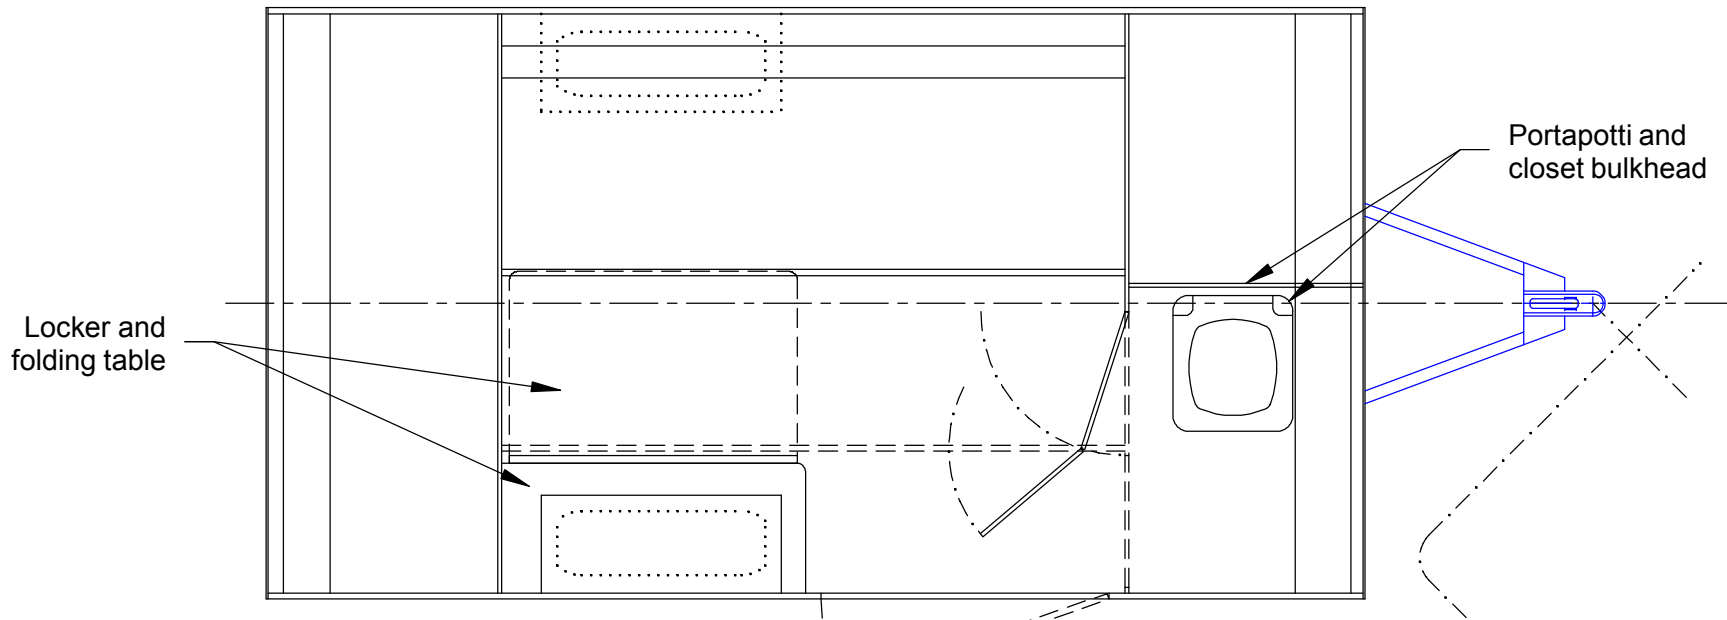

TEAR FOR GUY  
Rev 9a  
1:24

TEAR FOR GUY  
Rev 9a  
1:24

TEAR FOR GUY  
Rev 9a  
1:12  
Section through  
Closet/Bathroom

TEAR FOR GUY  
Rev 9a  
1:12  
Section through  
main cabin

TEAR FOR GUY  
Rev 9a  
1:24  
With woody framing  
and tongue box  
added

TEAR FOR GUY  
Rev 9a  
1:24  
With interior  
extras added

Slide portapotti  
into recess in  
base of closet  
to use shower?

TEAR FOR GUY  
Rev 9a  
1:12  
Section through  
Closet/Bathroom  
with interior  
extras added

TEAR FOR GUY  
Rev 9a  
1:12  
Section through  
main cabin  
with interior  
extras added

TEAR FOR GUY  
 Rev 9a  
 1:24  
 Chassis - extended  
 HF 4x8 trailer plus  
 new axle