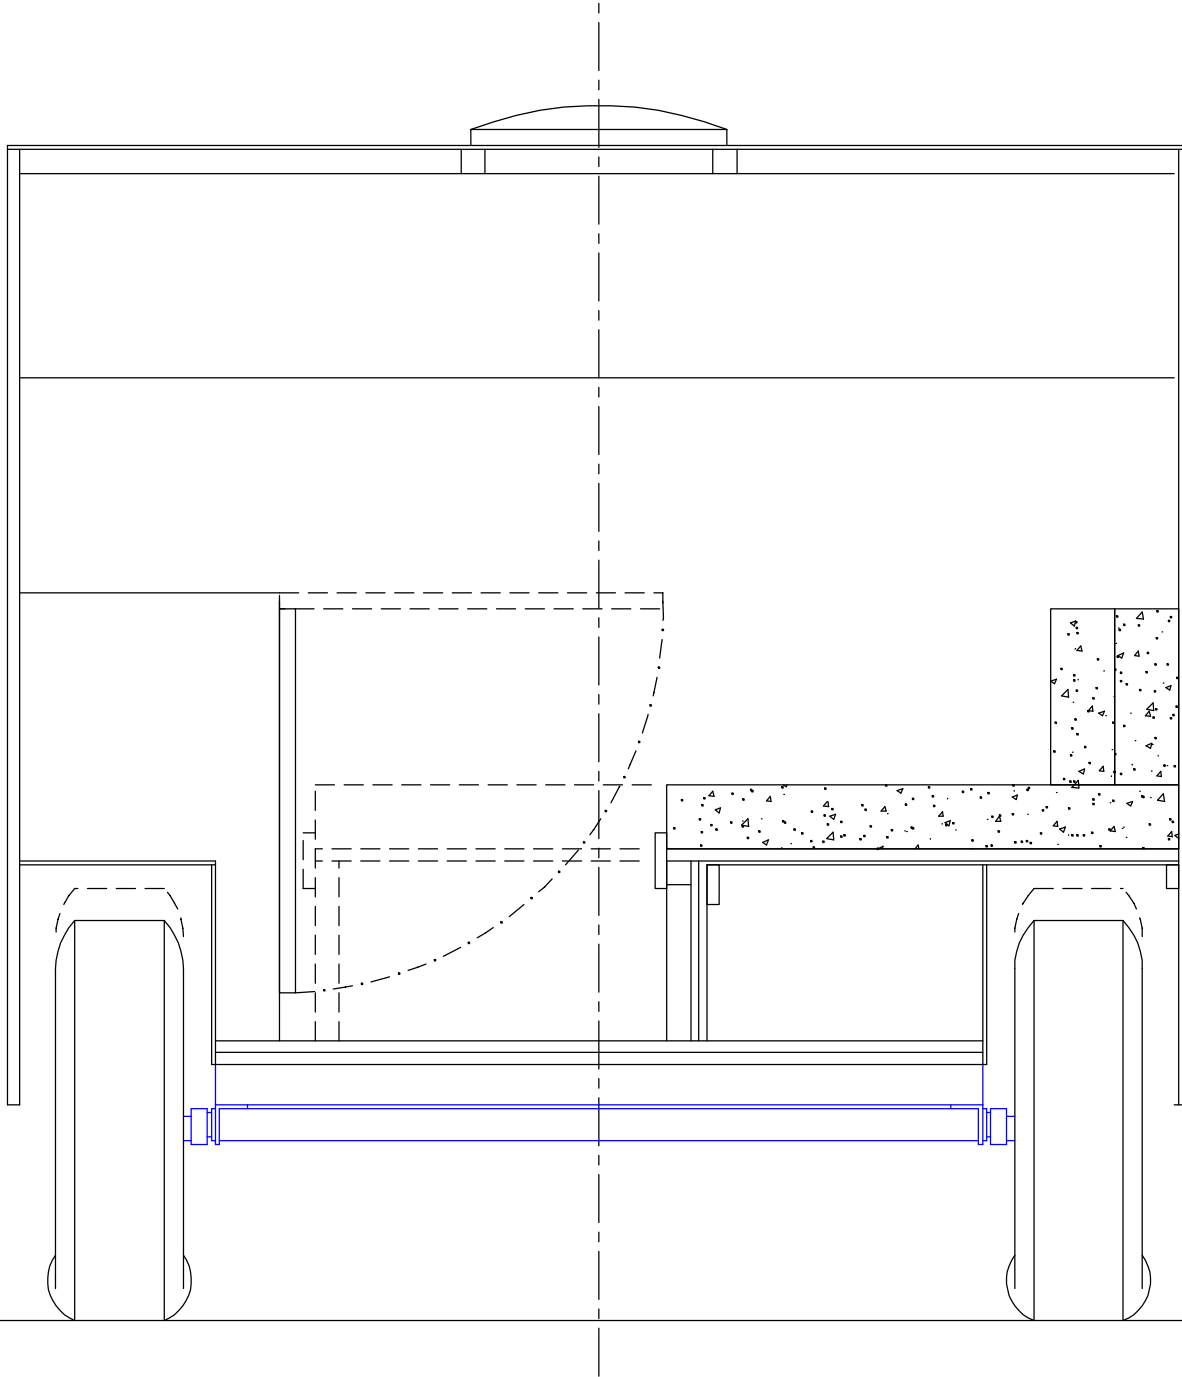

TEAR FOR GUY  
Rev 9a  
1:24

TEAR FOR GUY  
Rev 9a  
1:24

TEAR FOR GUY  
Rev 9a  
1:12  
Section through  
Closet/Bathroom

TEAR FOR GUY  
Rev 9a  
1:12  
Section through  
main cabin

TEAR FOR GUY  
Rev 9a  
1:24  
With woody framing  
and tongue box  
added

TEAR FOR GUY  
Rev 9a  
1:24  
With interior  
extras added

Slide portapotti  
into recess in  
base of closet  
to use shower?

TEAR FOR GUY  
Rev 9a  
1:12  
Section through  
Closet/Bathroom  
with interior  
extras added

TEAR FOR GUY  
Rev 9a  
1:12  
Section through  
main cabin  
with interior  
extras added

TEAR FOR GUY  
 Rev 9a  
 1:24  
 Chassis - extended  
 HF 4x8 trailer plus  
 new axle