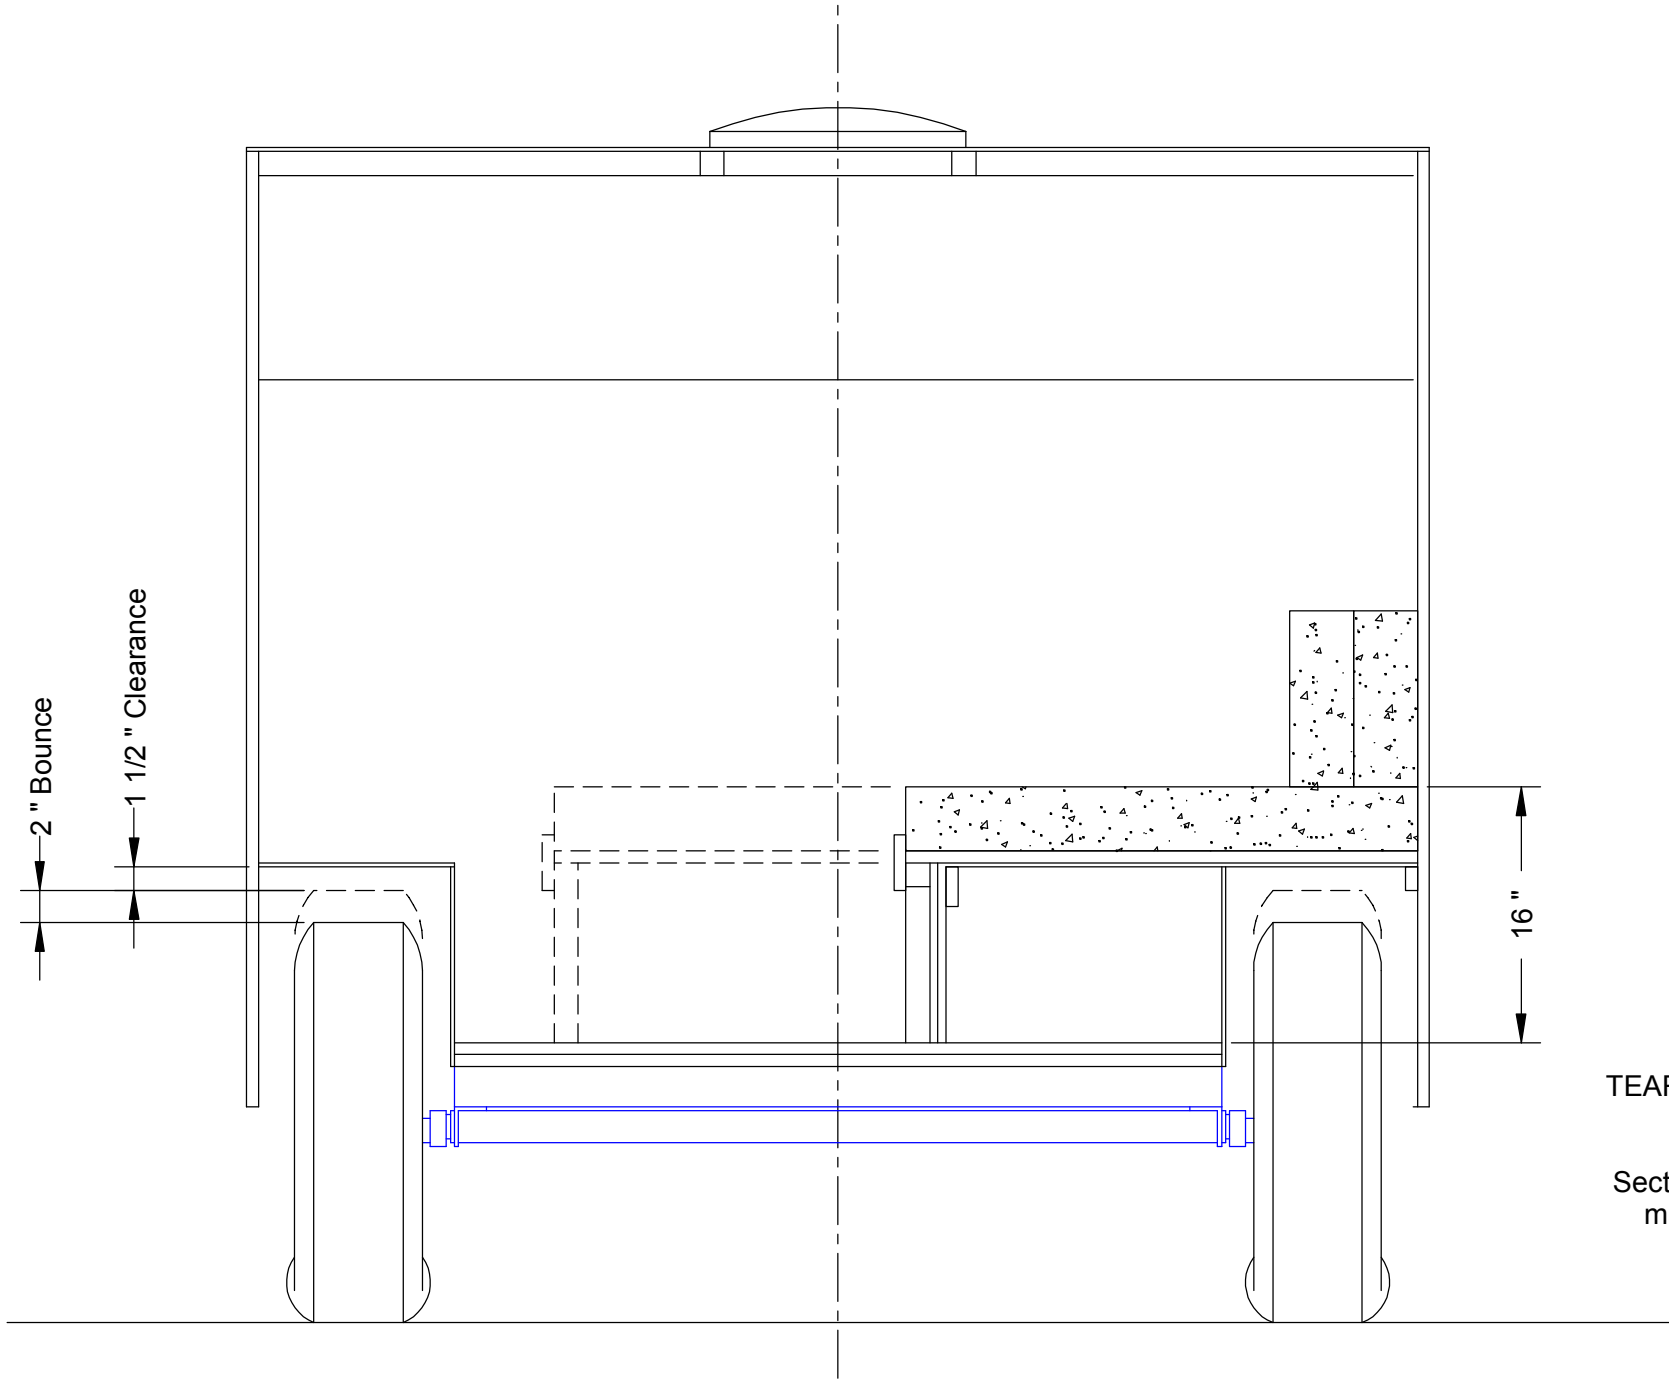

TEAR FOR GUY  
Rev 9a  
1:24

TEAR FOR GUY  
Rev 9a  
1:24

TEAR FOR GUY  
Rev 9a  
1:12  
Section through  
Closet/Bathroom

TEAR FOR GUY  
Rev 9a  
1:12  
Section through  
main cabin

TEAR FOR GUY  
Rev 9a  
1:24  
With woody framing  
and tongue box  
added

TEAR FOR GUY  
Rev 9a  
1:24  
With interior  
extras added

Slide portapotti  
into recess in  
base of closet  
to use shower?

TEAR FOR GUY  
Rev 9a  
1:12  
Section through  
Closet/Bathroom  
with interior  
extras added

TEAR FOR GUY  
Rev 9a  
1:12  
Section through  
main cabin  
with interior  
extras added

TEAR FOR GUY  
 Rev 9a  
 1:24  
 Chassis - extended  
 HF 4x8 trailer plus  
 new axle