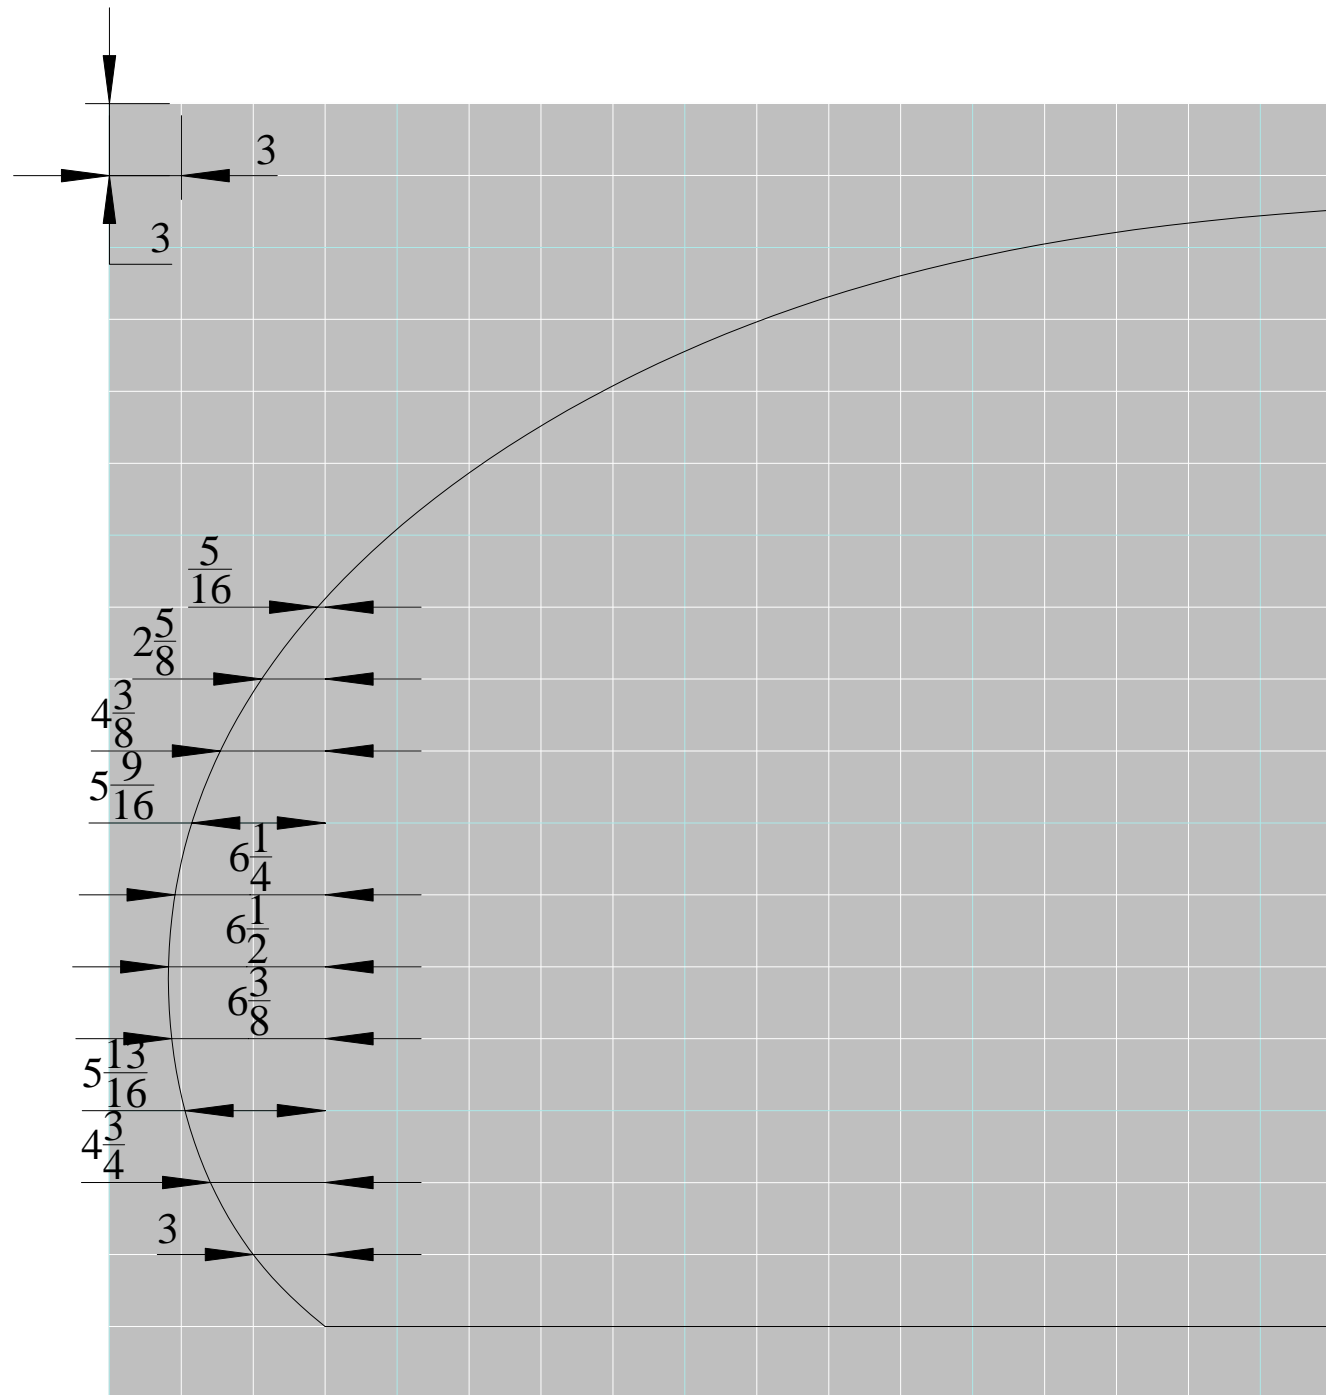

Long (Curved) Weekender  
 ©Mike Schneider 12-Mar-2008

Long (Curved) Weekender  
 ©Mike Schneider 12-Mar-2008

Custom chassis with flexiride axle

Long (Curved) Weekender  
 ©Mike Schneider 12-Mar-2008

1178#  
Harbor Freight Chassis  
w/12" wheels

Long (Curved) Weekender  
©Mike Schneider 12-Mar-2008