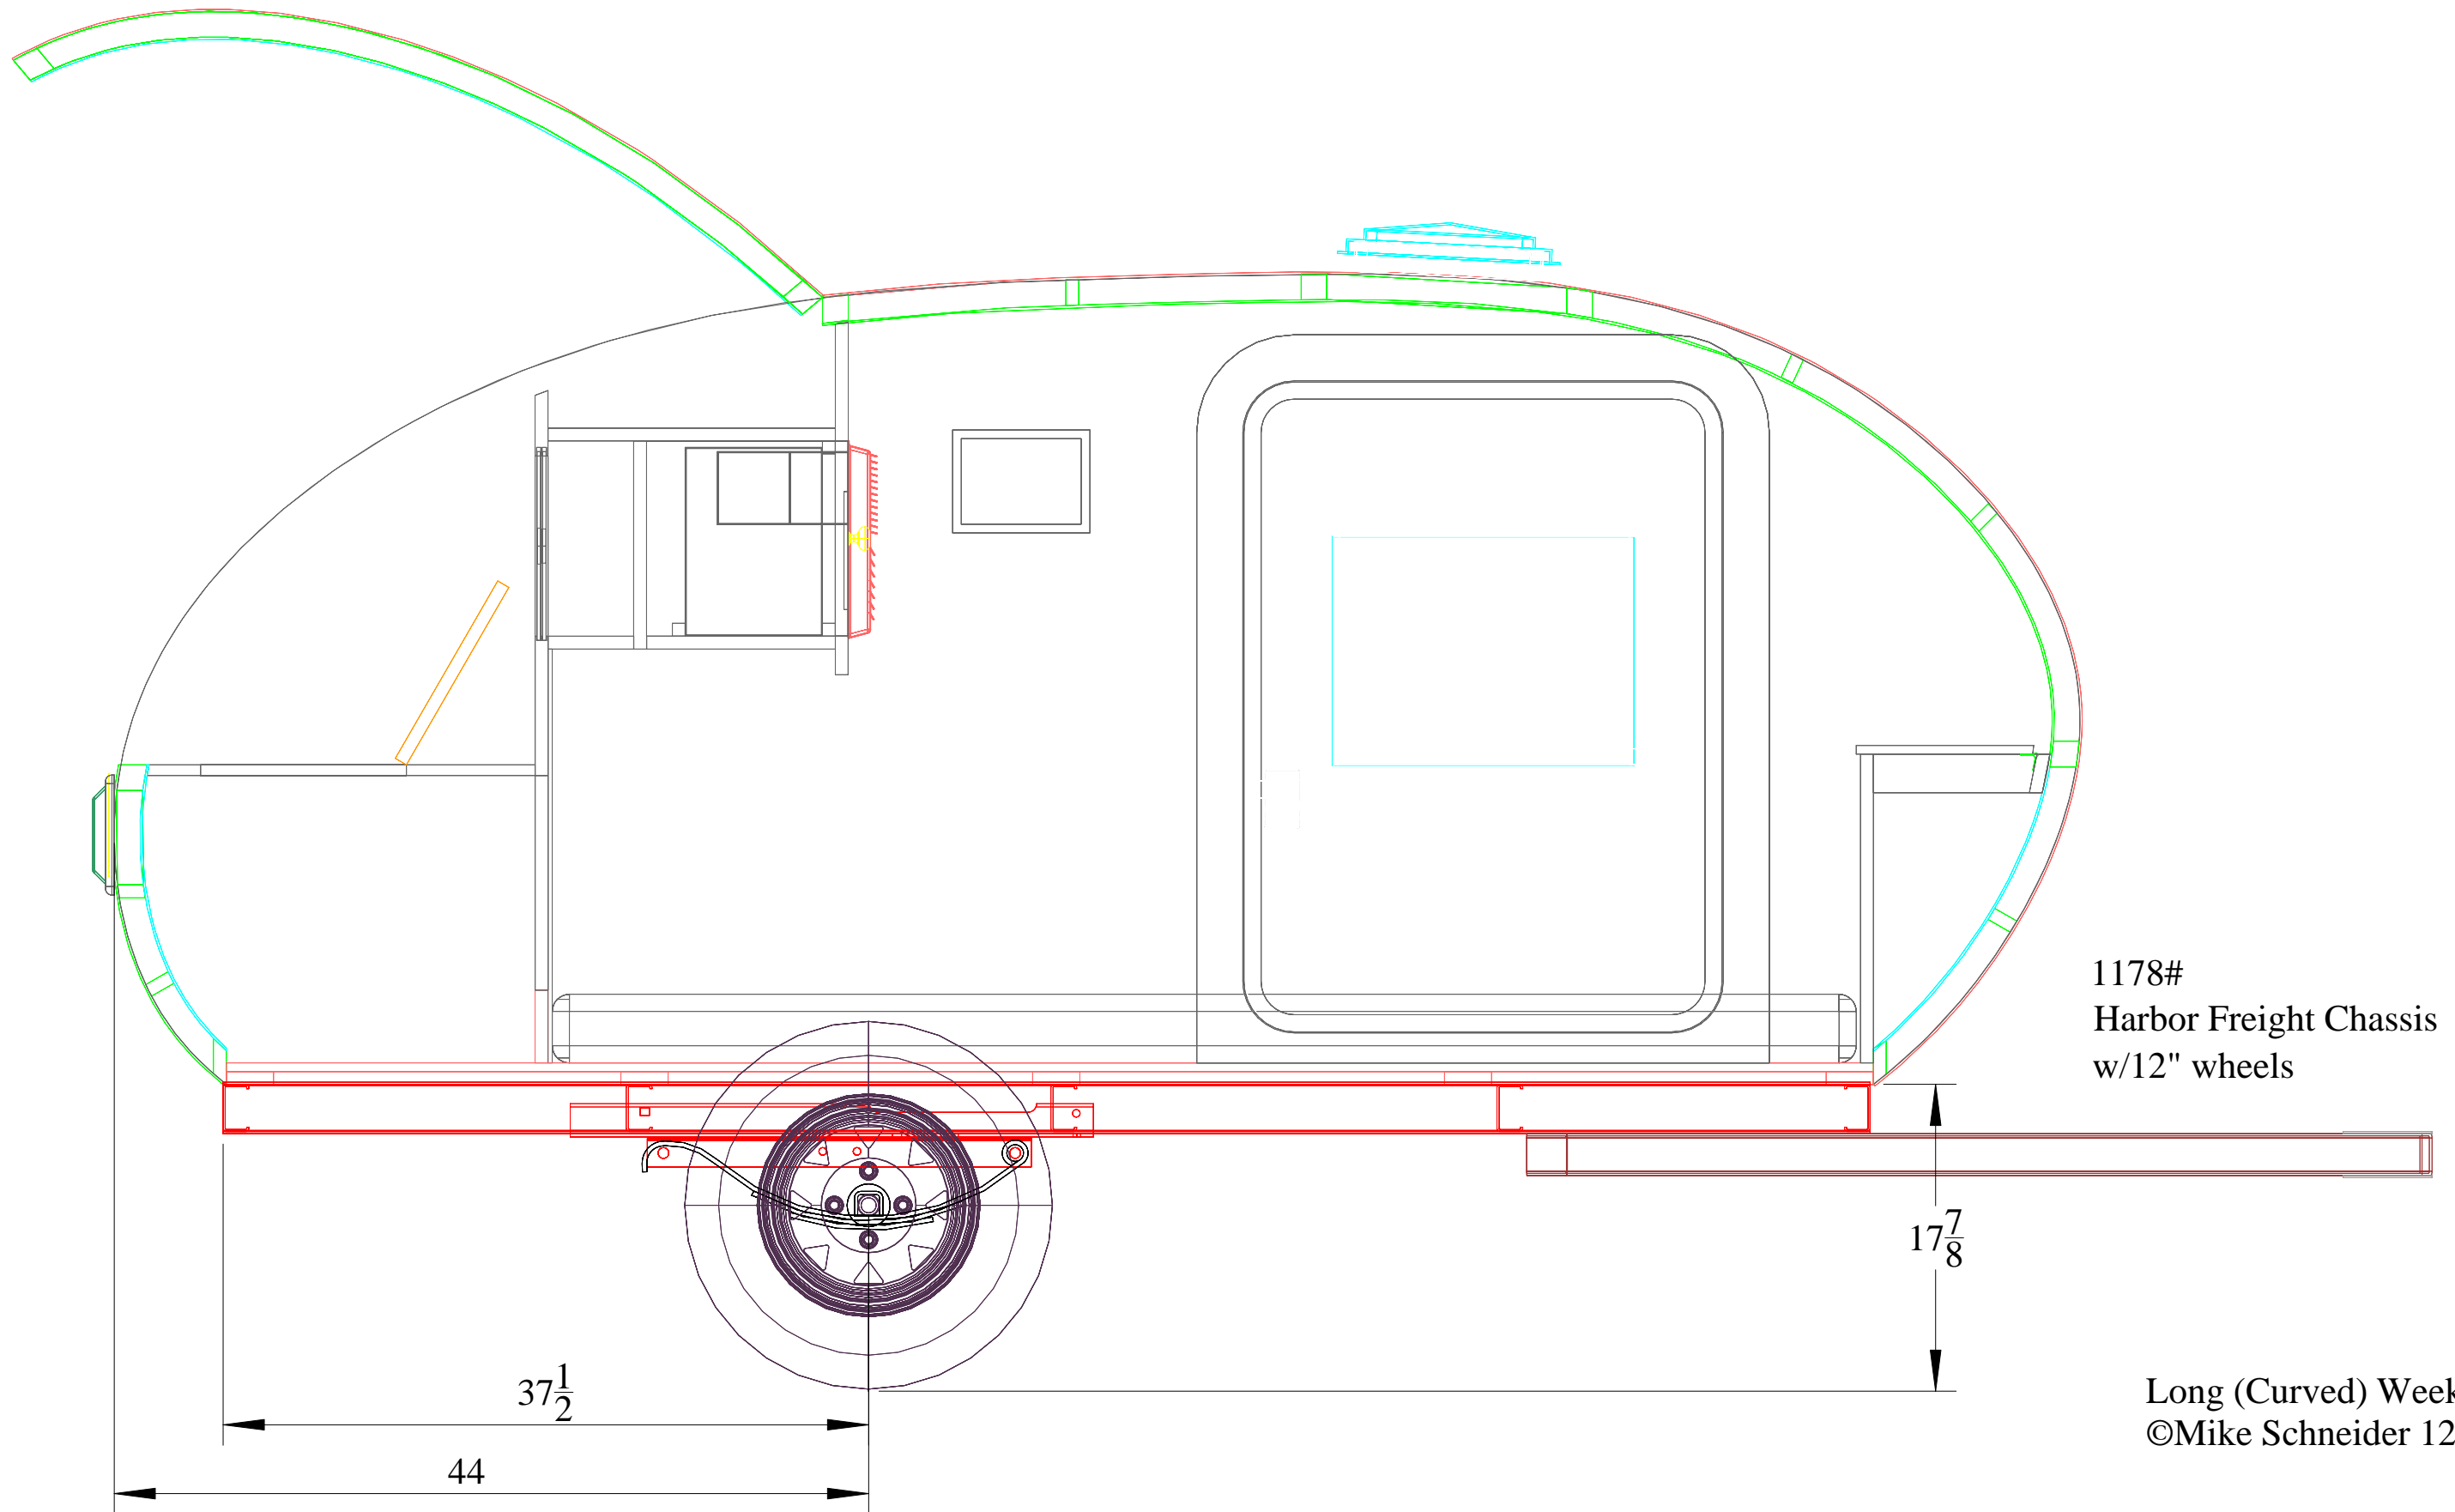

Long (Curved) Weekender  
 ©Mike Schneider 12-Mar-2008

Long (Curved) Weekender  
 ©Mike Schneider 12-Mar-2008

Custom chassis with flexiride axle

Long (Curved) Weekender  
 ©Mike Schneider 12-Mar-2008

1178#  
Harbor Freight Chassis  
w/12" wheels

Long (Curved) Weekender  
©Mike Schneider 12-Mar-2008