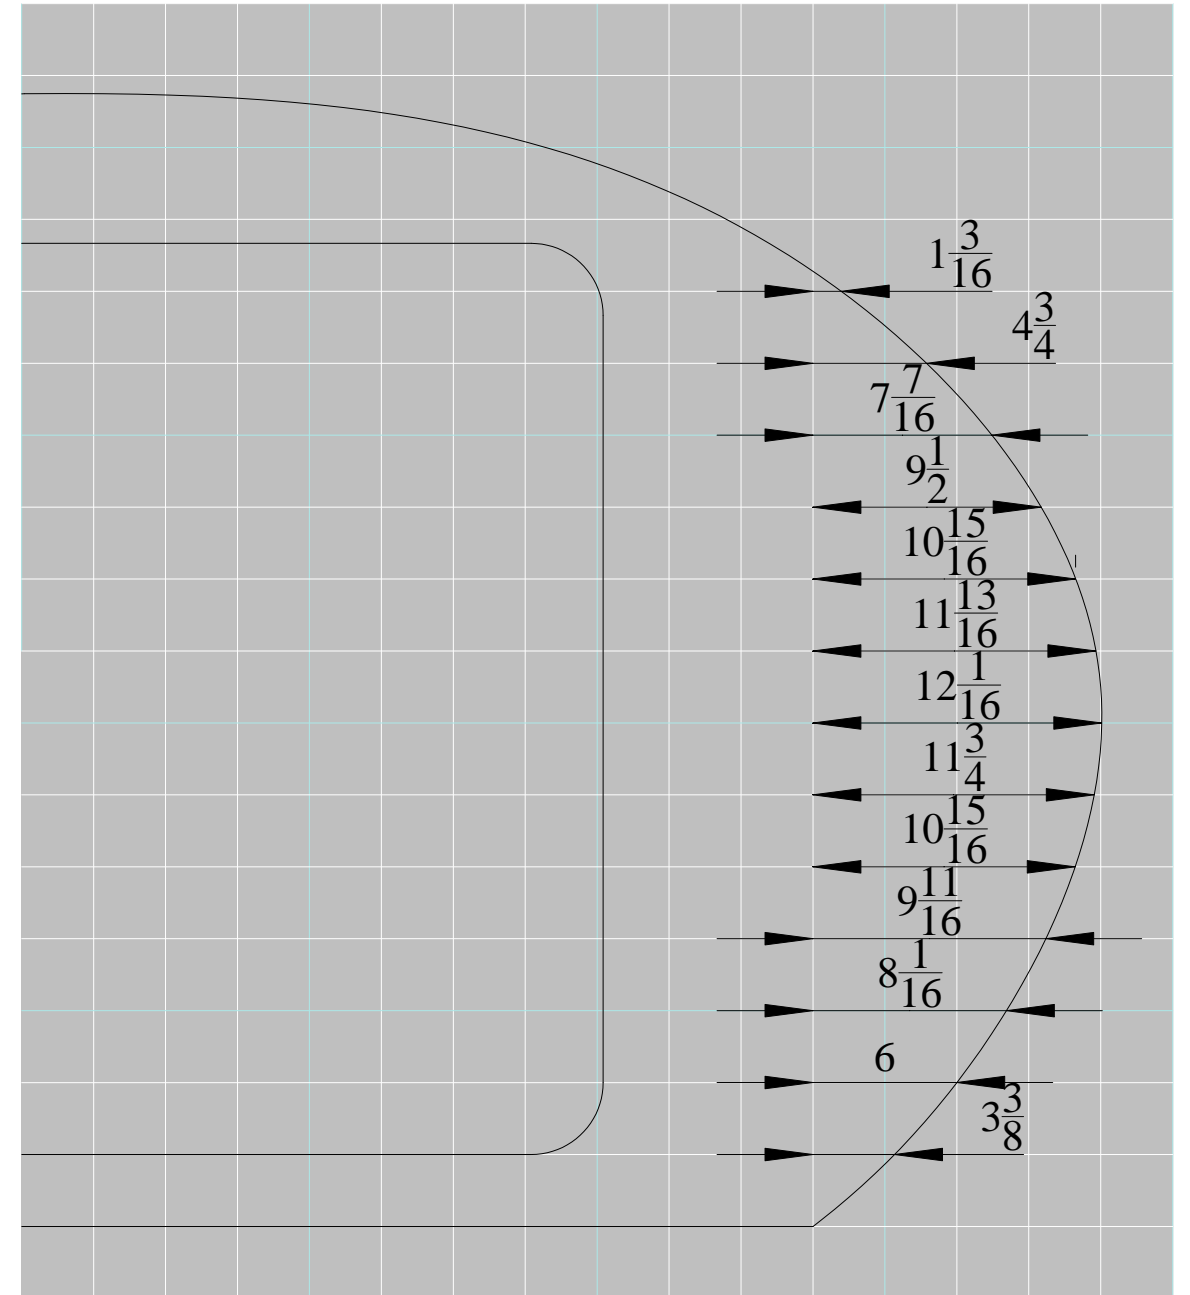

Long (Curved) Weekender  
 ©Mike Schneider 12-Mar-2008

Long (Curved) Weekender  
 ©Mike Schneider 12-Mar-2008

Custom chassis with flexiride axle

Long (Curved) Weekender  
 ©Mike Schneider 12-Mar-2008

1178#  
Harbor Freight Chassis  
w/12" wheels

Long (Curved) Weekender  
©Mike Schneider 12-Mar-2008