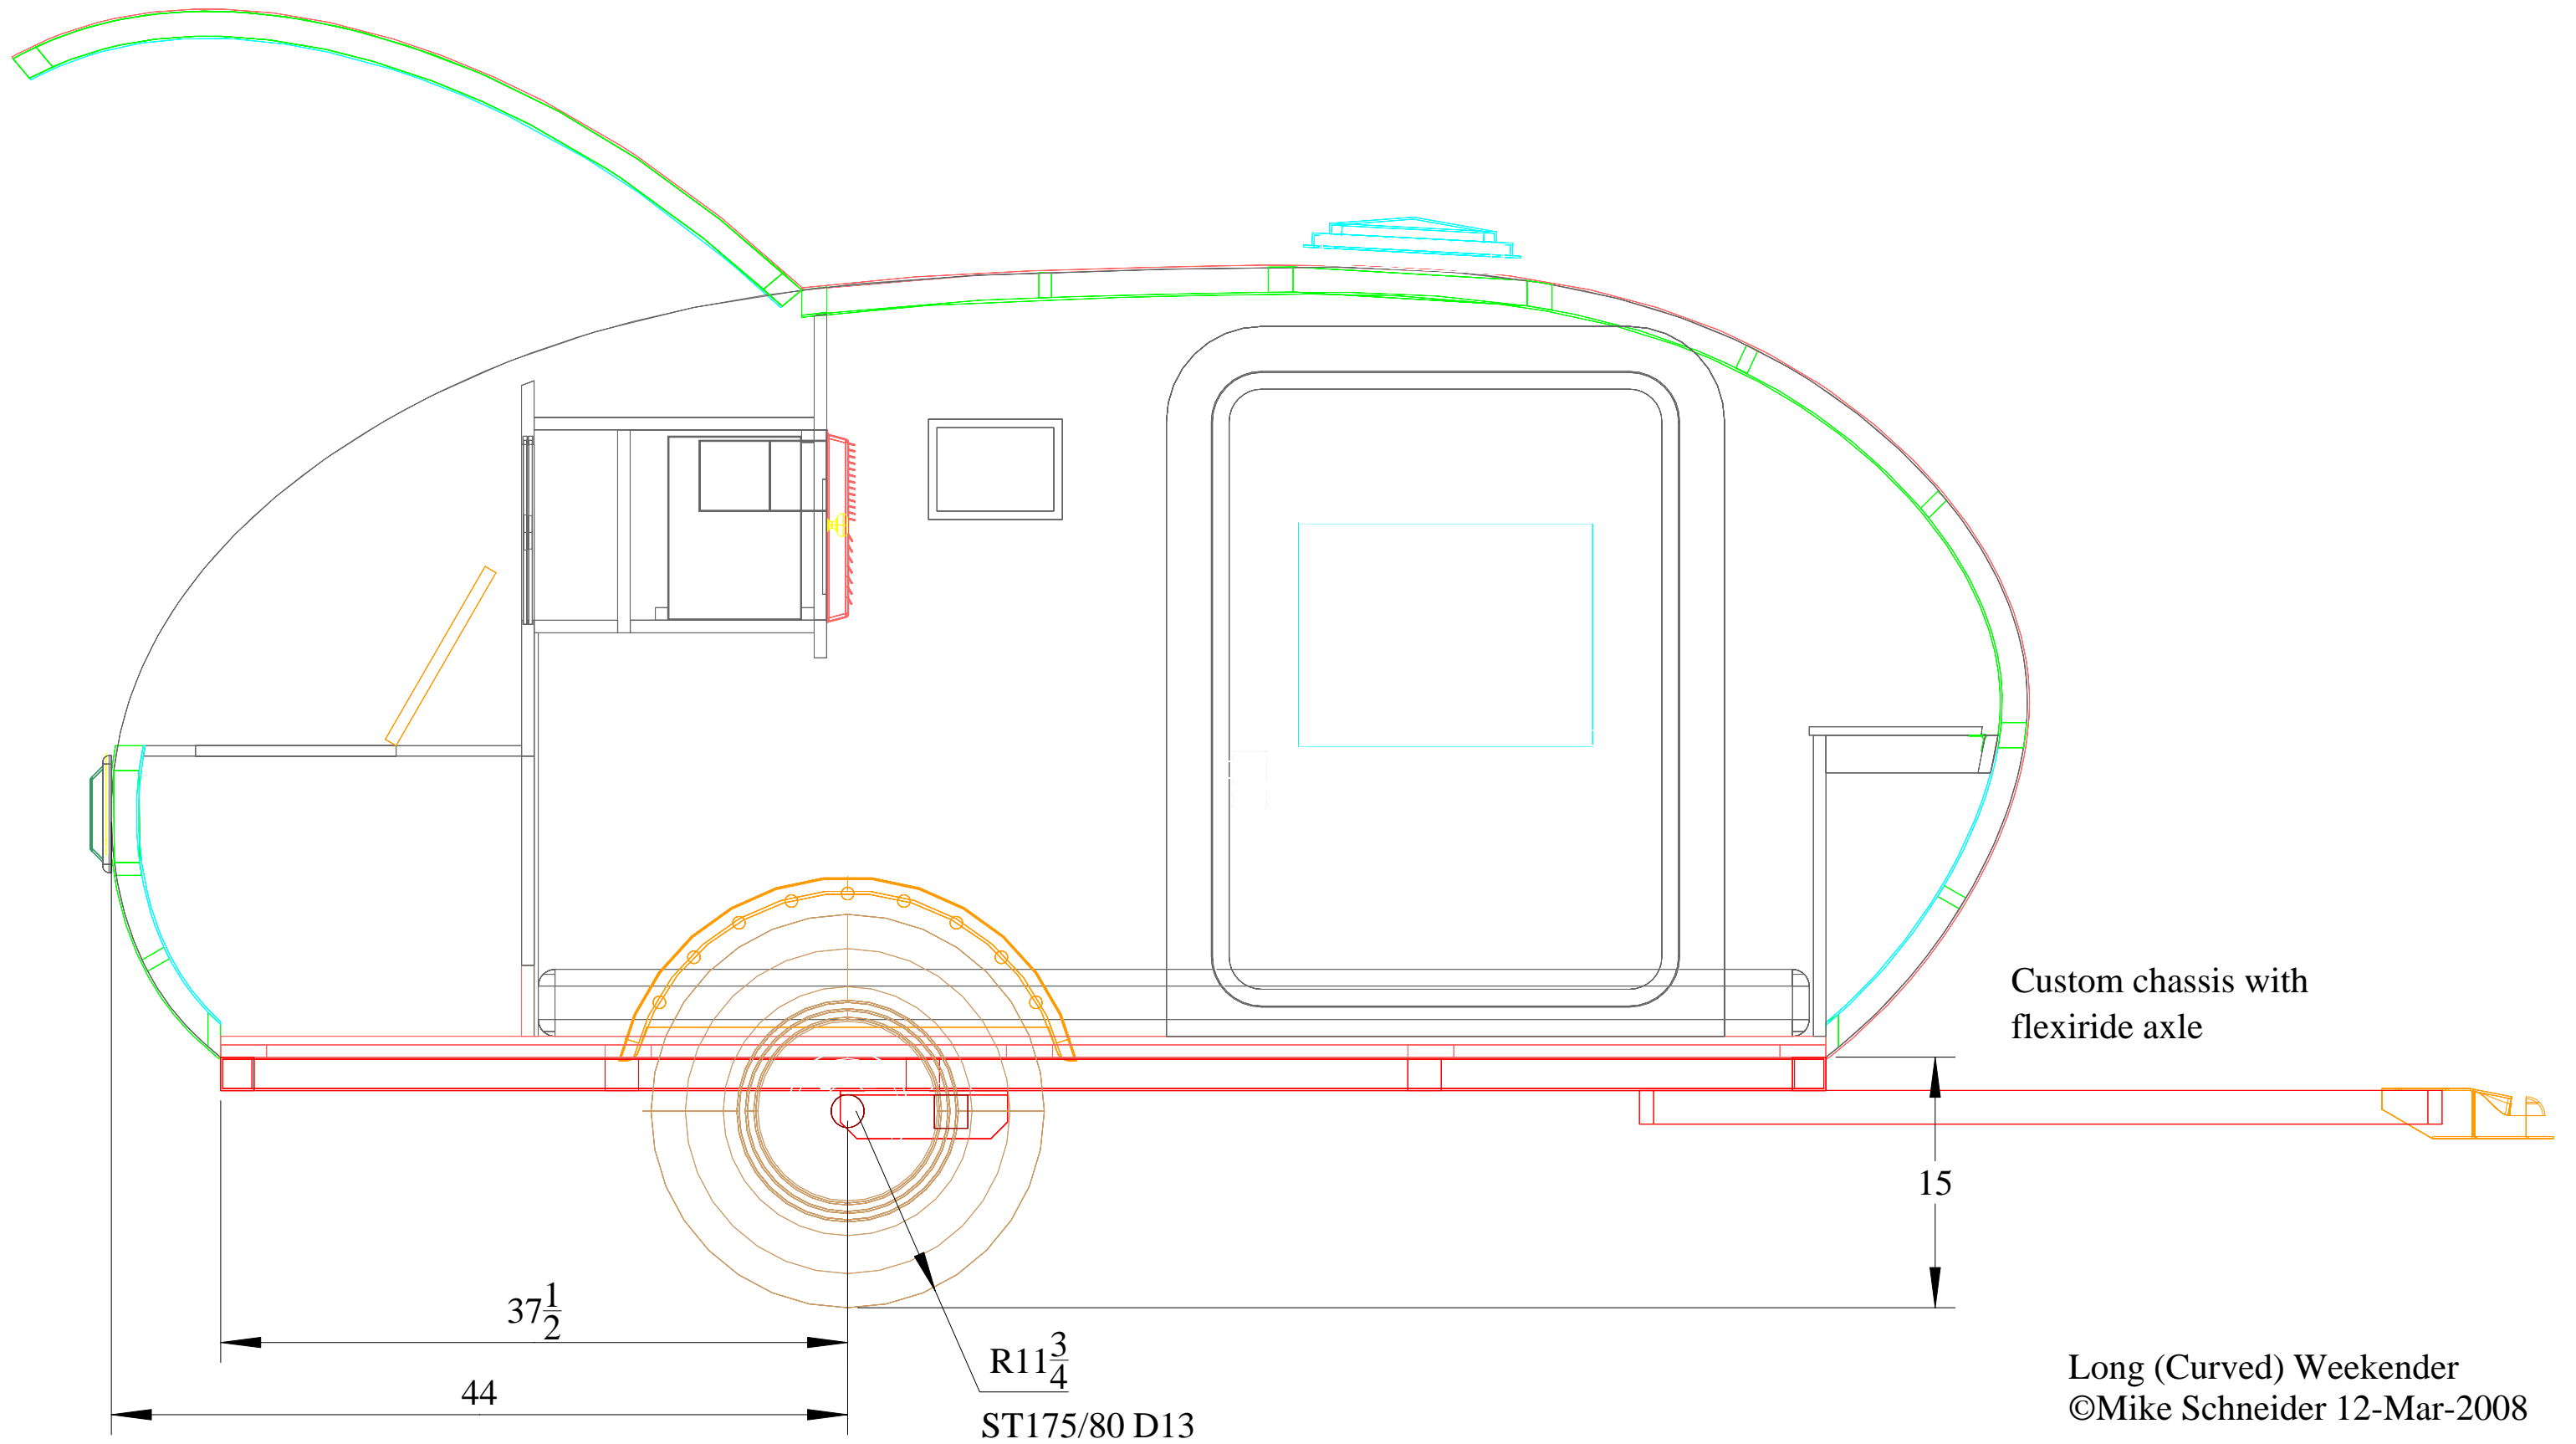

Long (Curved) Weekender  
 ©Mike Schneider 12-Mar-2008

Long (Curved) Weekender  
 ©Mike Schneider 12-Mar-2008

Custom chassis with flexiride axle

Long (Curved) Weekender  
 ©Mike Schneider 12-Mar-2008

1178#  
Harbor Freight Chassis  
w/12" wheels

Long (Curved) Weekender  
©Mike Schneider 12-Mar-2008