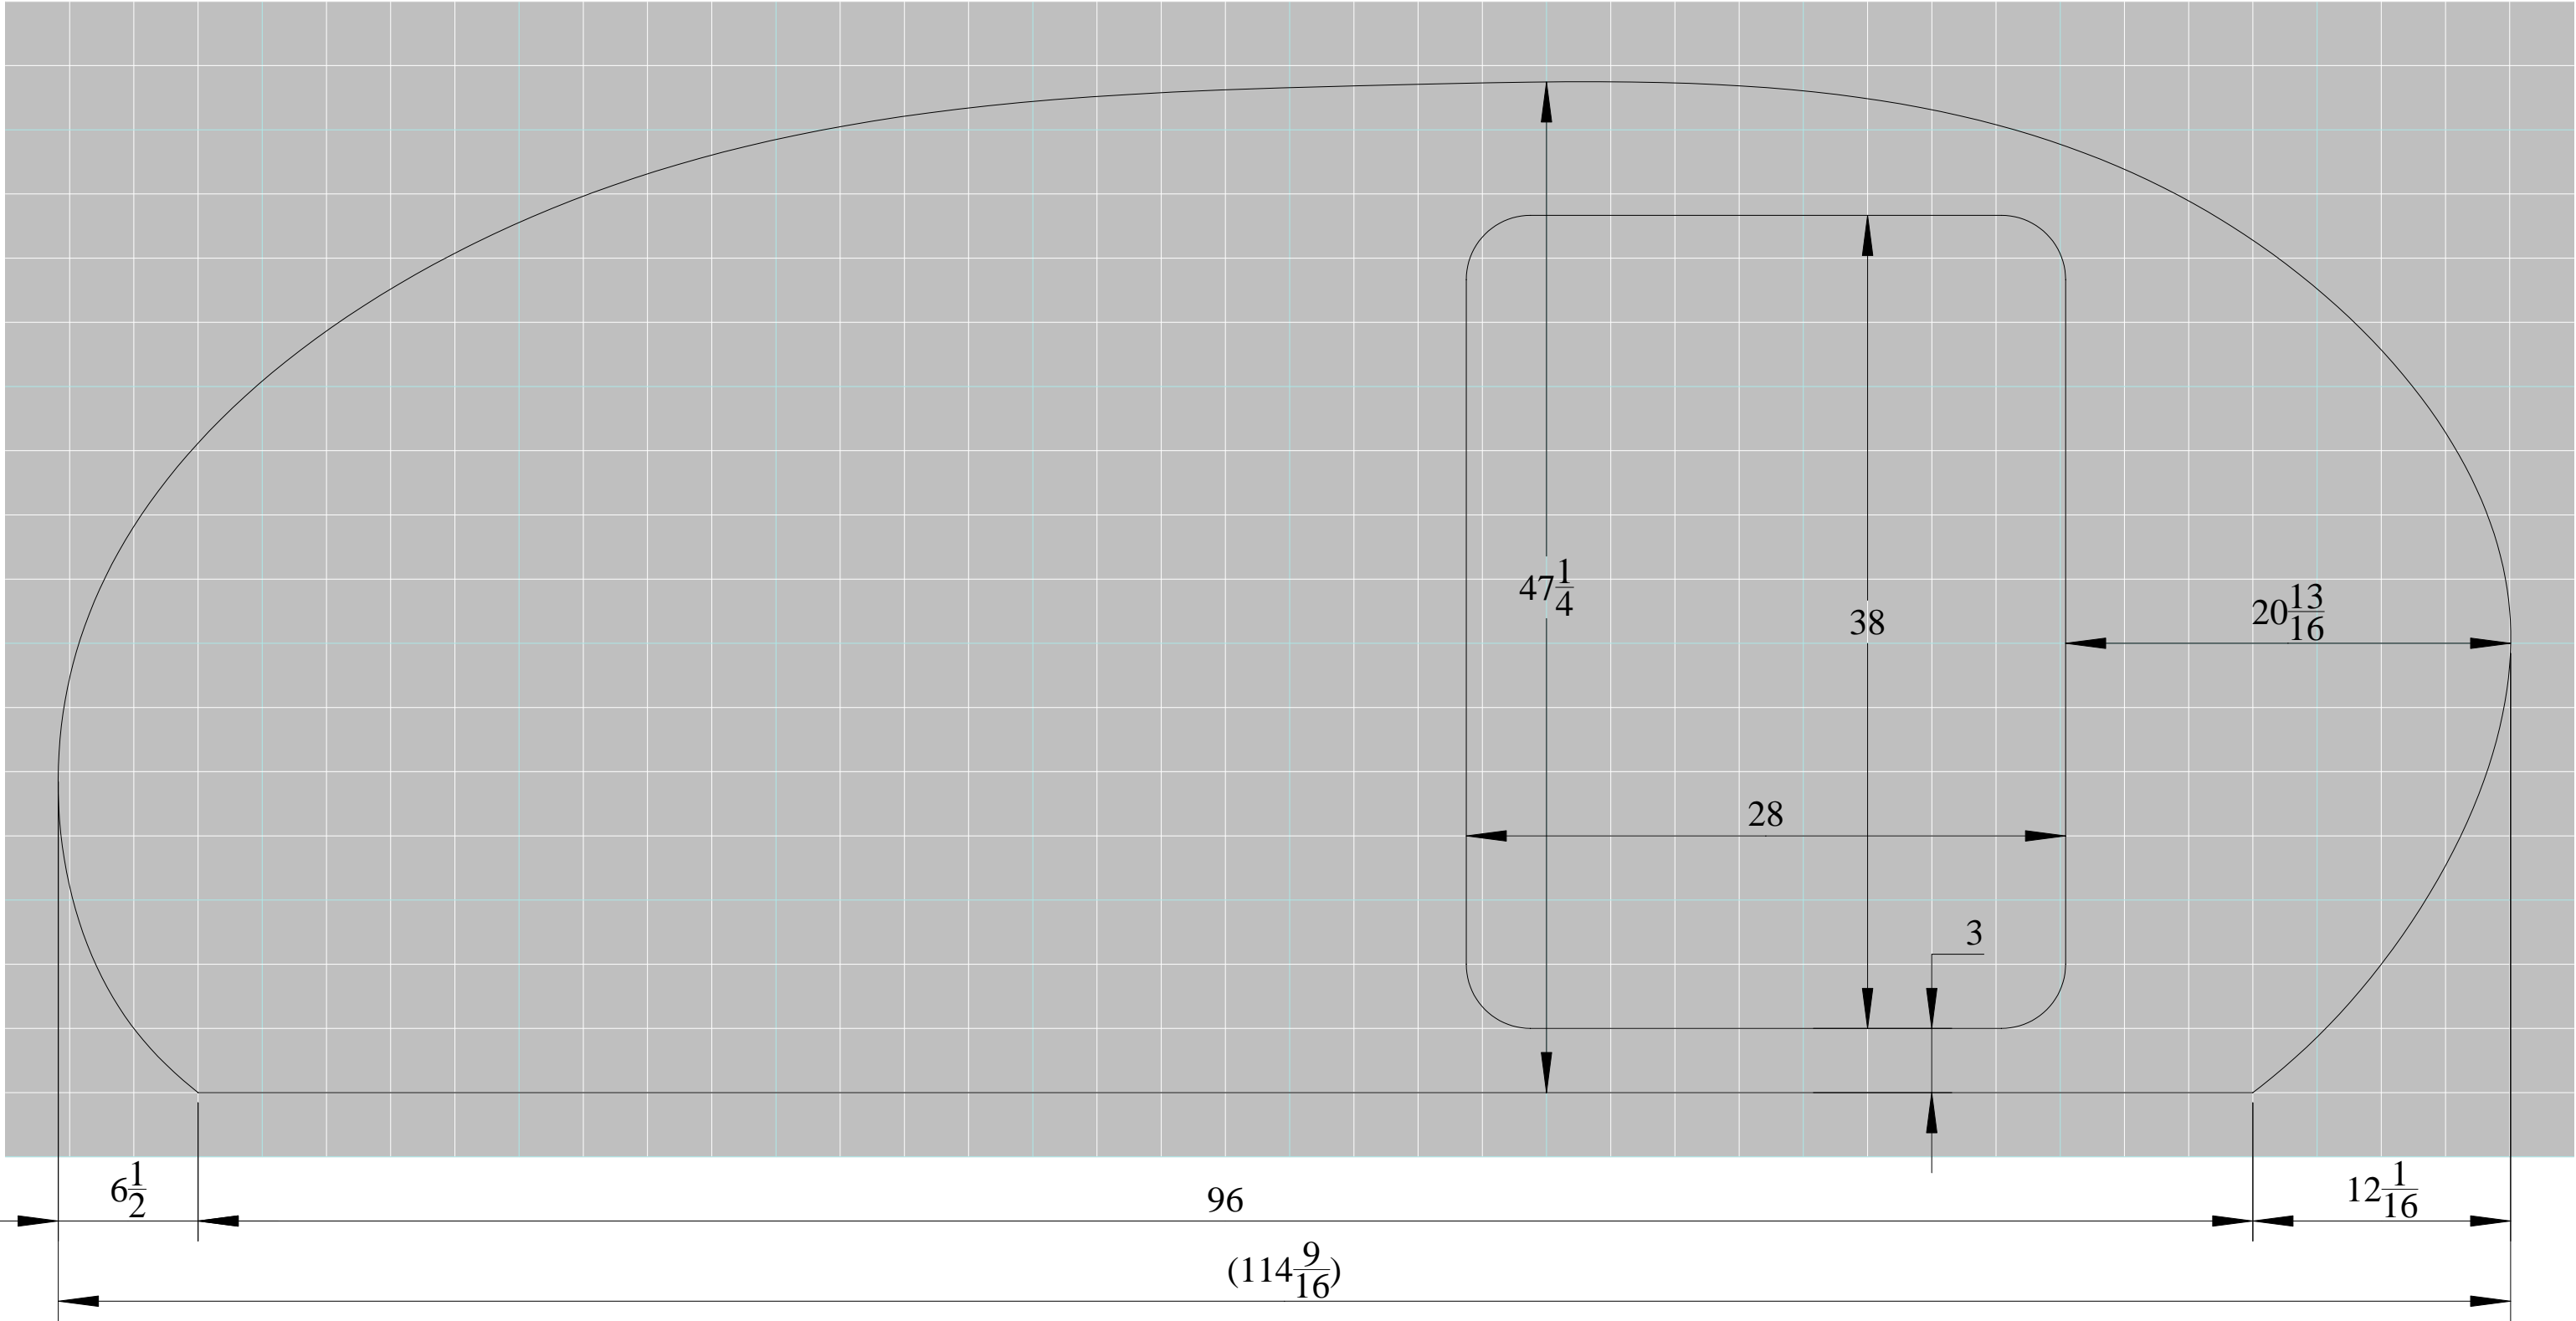

Long (Curved) Weekender  
 ©Mike Schneider 12-Mar-2008

Long (Curved) Weekender  
 ©Mike Schneider 12-Mar-2008

Custom chassis with flexiride axle

Long (Curved) Weekender  
 ©Mike Schneider 12-Mar-2008

1178#  
Harbor Freight Chassis  
w/12" wheels

Long (Curved) Weekender  
©Mike Schneider 12-Mar-2008